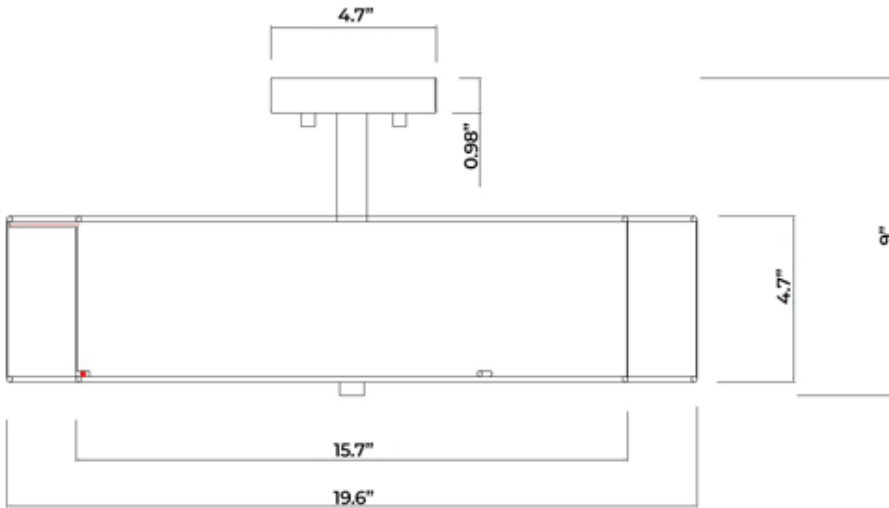

Product Name: Amberly Semi Flush Dining Light
Series Name: Amberly
Item Number: V1-GC3321N3BN

Shade Diameter (in): 20
Shade Height (in): 5
Total Height (in): 9
Finish: White Fabric, Frosted Glass, Brushed Nickel
Number of Bulbs: 3xE26 (not included)
UL Listed