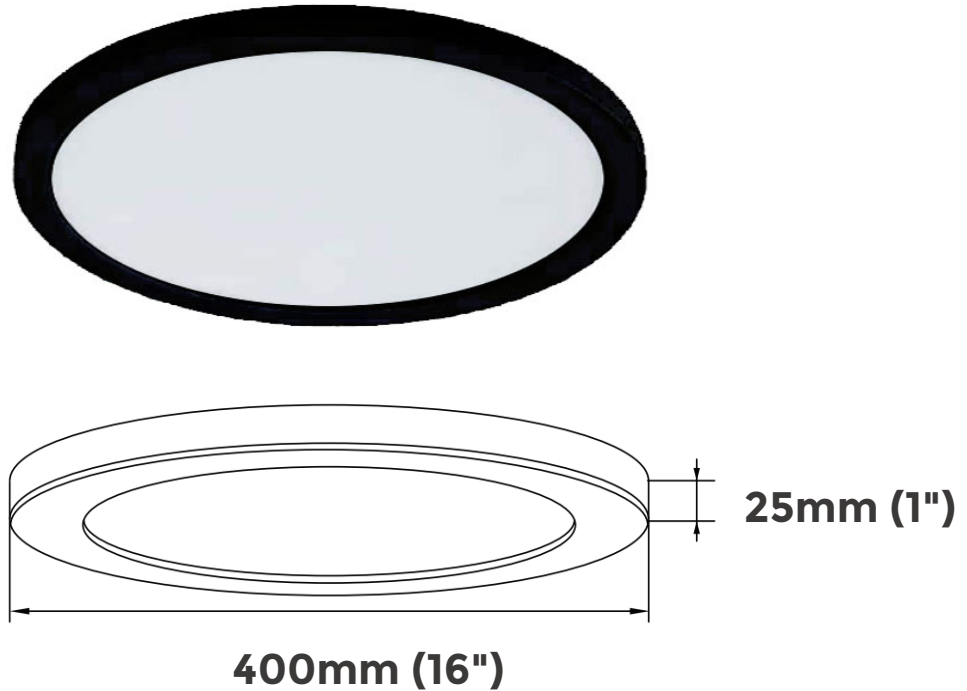

Looking for a modern, upscale light fixture for your living space? Vima Decor's LED color temperature changing flush mount light is the perfect low-profile solution! The ultra-slim profile of this fixture makes for an impressive addition to your space. This light fixture is simple to install, with an easy toggle switch between 3000k, 4000k and 5000k color temperature settings.

Product Name: 16" Round LED Flush Mount
Series Name: Nico
Item Number: V1-WOR-CY163-8030-01-B-F

Diameter (in): 16
Height (in): 1
Light Output: 28W LED
Shade Finish: Opaque Acrylic
Features: Changing Color Temperatures (CCT) - 3 Choices
Color Temperature Options: 3000K, 4000K, 5000K
Power: 120V AC, 50/60 HZ
Integrated LED Module
Suitable for Damp Locations
Certifications: ETL