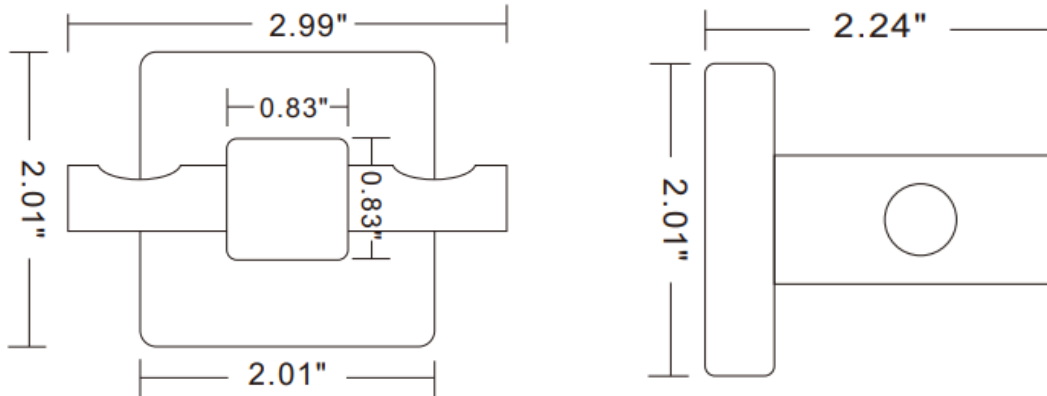

Product Name: Robe Hook
Series Name: Polson
Item Number: V11-RH53712

Product Length (in): 2.01
Product Width (in): 2.01
Product Depth (in): 2.24
Material: Zinc & Stainless Steel

Available in Three Finish Options