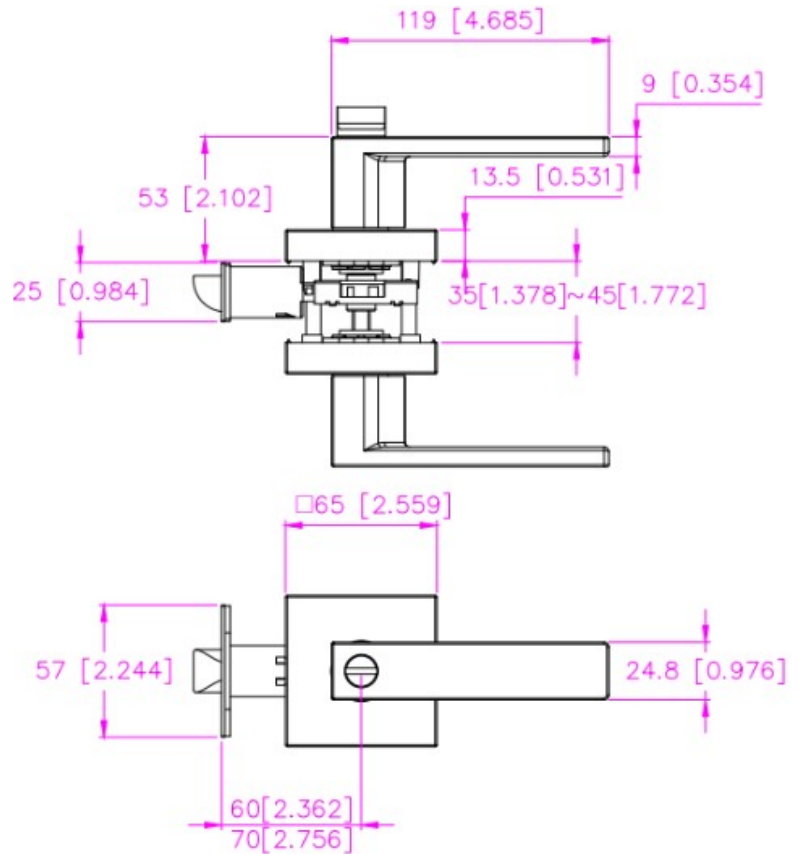

Vima's Loro Door Lever Series combines modern sophistication and simplicity, making these designs the idea accent for any contemporary living space. This lever features a minimalistic square design with clean lines and two finish options. This lever is perfect for use on interior doors where privacy is required.

Product Name: Loro Privacy Lever
Item Number: V13-A2001BK

Rose Style: Square
Rose Diameter: 65mm
Backset Adjustment Latch: 60-70mm
Style: Tubular Lever Set
Material: Zinc
Series: A200
Certification: ANSI/BHMA A156.2-2011 Grade 3