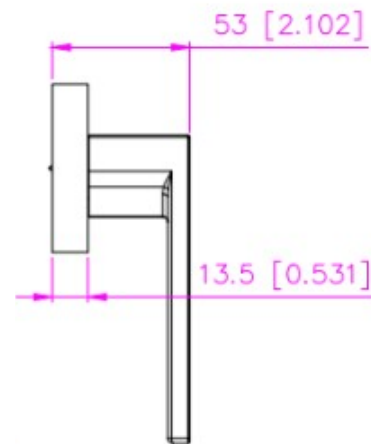

Product Name: Loro Dummy Lever  
Item Number: V13-A2001DL

Rose Style: Square  
Rose Diameter: 65mm  
Style: One-Sided Dummy Lever  
Material: Zinc  
Series: A200  
Locking Functionality: No  
Includes 1 Pair (2 Levers)  
Certification: ANSI/BHMA A156.2-2011 Grade 3