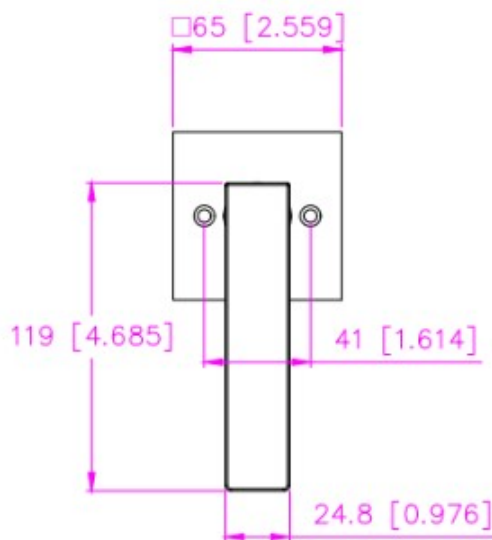

Vima's Loro Door Lever Series combines modern sophistication and simplicity, making these designs the idea accent for any contemporary living space. This lever features a minimalistic square design with clean lines and two finish options. This lever is perfect for use on interior doors where only a pull is required.

Product Name: Loro Dummy Lever  
Item Number: V13-A2001DL

Rose Style: Square  
Rose Diameter: 65mm  
Style: One-Sided Dummy Lever  
Material: Zinc  
Series: A200  
Locking Functionality: No  
Includes 1 Pair (2 Levers)  
Certification: ANSI/BHMA A156.2-2011 Grade 3