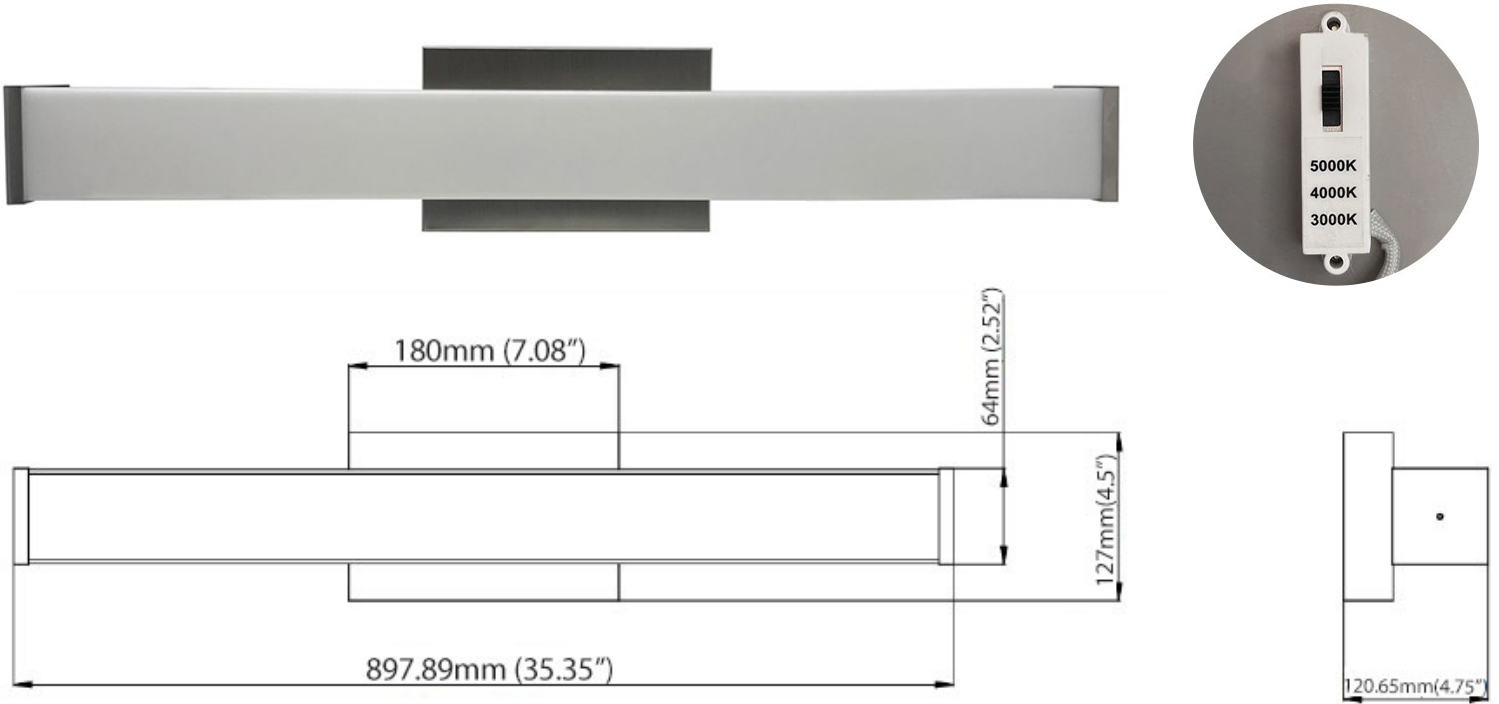

Introducing the Lyla LED Vanity Light Bar, a premium solution for elevating the elegance of any vanity space. This cutting-edge fixture boasts striking, immaculate lines, available in a sophisticated matte black or brushed nickel finish. Moreover, with the integrated CCT Switch, you gain the seamless ability to effortlessly customize the room's ambiance, tailored precisely to your preferences.

Product Name: 36" LED Vanity Light Bar  
Item Number: V1-WOR1-V33-80  
Series: Lyla

Product Height (in): 4.5  
Product Width (in): 35.35  
Product Depth (in): 4.75  
Light Output: 30W LED  
Fixture Finish: Brushed Nickel, Matte Black  
Shade Finish: Frosted Acrylic  
Features: Changing Color Temperatures (CCT)  
3 Adjustable Color Temperatures: 3000K, 4000K, 5000K  
Triac Dimming: 100%-10%  
Rendering Index: 80+, PF90+  
Power: 120V AC, 50/60 HZ  
Integrated LED Module  
Suitable for Damp Locations

Available in Two Finish Options

Brushed Nickel

Matte Black