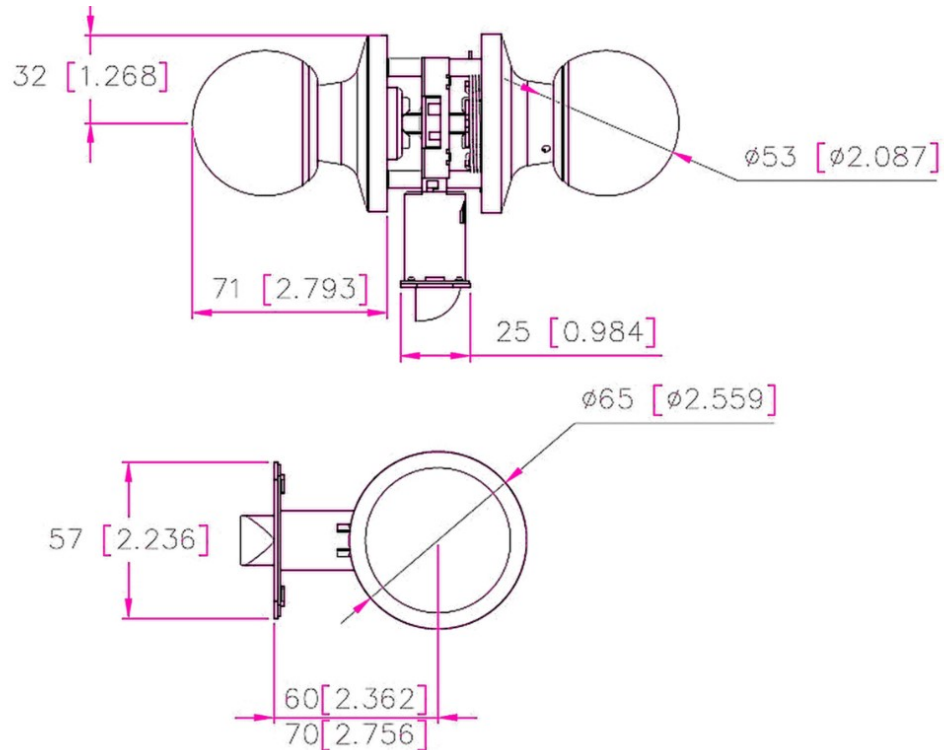

Crafted with meticulous attention to detail and durability in mind, Vima's Eason Door Knob adds a touch of sophistication to any interior space. The sleek brushed nickel finish complements a variety of décor styles while the sturdy construction ensures long-lasting performance.

**Product Name:** Eason Passage Knob  
**Item Number:** V13-6007PS

**Rose Style:** Round  
**Rose Diameter:** 65mm  
**Backset Adjustment Latch:** 60-70mm  
**Style:** Tubular Knob Set  
**Material:** Stainless Steel SS201/Iron  
**Finish:** Brushed Nickel  
**Series:** Eason  
**Certification:** ANSI/BHMA A156.2-2011 Grade 3