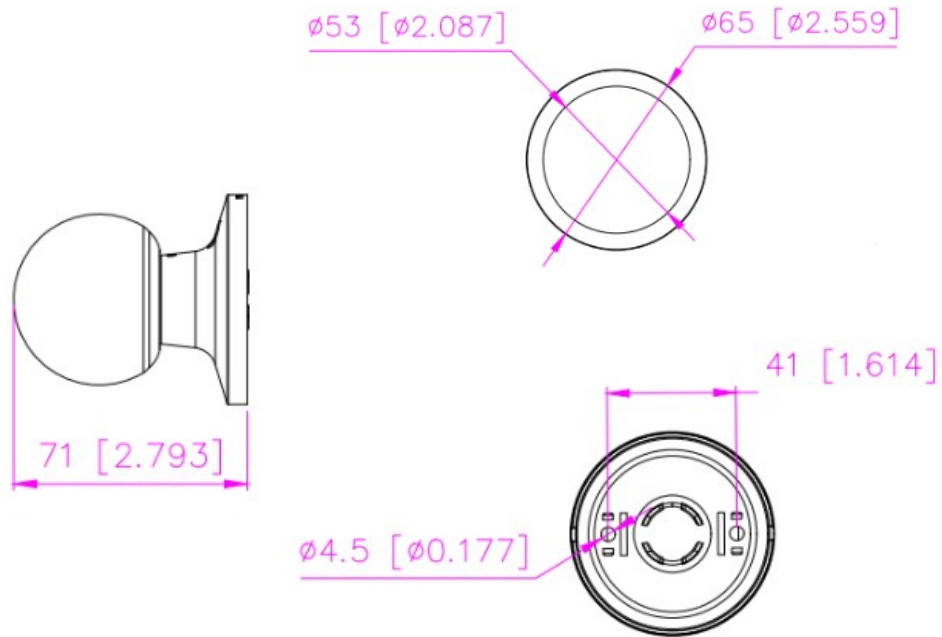

**Product Name:** Eason Dummy Knob  
**Item Number:** V13-6007DK

**Rose Style:** Round  
**Rose Diameter:** 65mm  
**Material:** Stainless Steel SS201/Iron  
**Finish:** Brushed Nickel  
**Series:** Eason  
**Certification:** ANSI/BHMA A156.2-2011 Grade 3