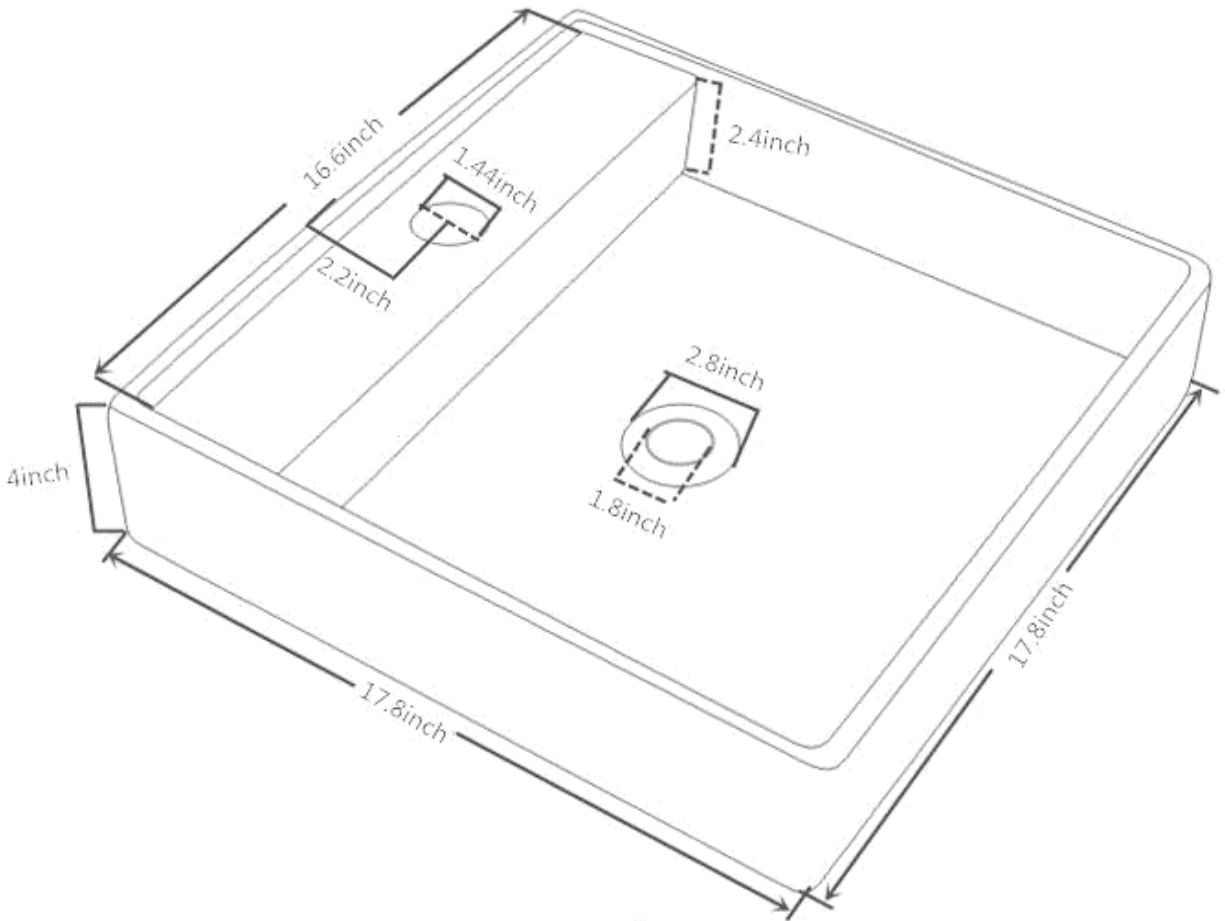

Wash up in style with one of Vima's versatile white ceramic vanity sinks. From sleek vessel sinks to traditional drop sinks, Vima has a wide selection of high-quality options to fit any budget and style. Our smooth, non-porous ceramic sinks offer maximum durability with minimal maintenance.

Name: 17" Square Ceramic Vanity Sink

Series Name: Harwick

Item Number: V6-E7006

Sink Length (in): 17.7

Sink Width (in): 17.7

Outer Sink Height (in): 4

Inner Sink Depth (in): 2.4

Faucet Hole (in): 1.44

Popup Hole (in): 1.8

Material: Ceramic

Finish Color: White

Finish Type: Glossy

Mount: Above Counter Top

Overflow Drain Hole: No