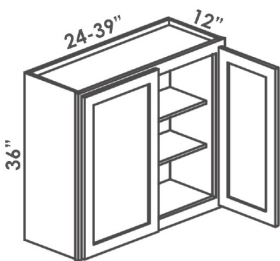

30" Tall Wall Cabinets Double Door

W2430	24W x 12D x 30H
W2730	27W x 12D x 30H
W3030	30W x 12D x 30H
W3330	33W x 12D x 30H
W3630	36W x 12D x 30H
W3930	39W x 12D x 30H
W4230	42W x 12D x 30H

42" Tall Wall Cabinets Double Door

W2442	24W x 12D x 42H
W2742	27W x 12D x 42H
W3042	30W x 12D x 42H
W3342	33W x 12D x 42H
W3642	36W x 12D x 42H
W3942	39W x 12D x 42H

36" Tall Wall Cabinets Single Door

W936	9W x 12D x 36H
W1236	12W x 12D x 36H
W1536	15W x 12D x 36H
W1836	18W x 12D x 36H
W2136	21W x 12D x 36H

12" & 15" Tall Wall Cabinets Double Door

W3012	30W x 12D x 12H
W3312	33W x 12D x 12H
W3612	36W x 12D x 12H
W2415	24W x 12D x 15H
W3015	30W x 12D x 15H
W3315	33W x 12D x 15H
W3615	36W x 12D x 15H

36" Tall Wall Cabinets Double Door

30" Tall Wall Blind Corner One-Sided Open Blind

WBC2430	24W x 12D x 30H
WBC3030	30W x 12D x 30H
WBC3330	33W x 12D x 30H
WBC3630	36W x 12D x 30H

*single door, all other sizes double door