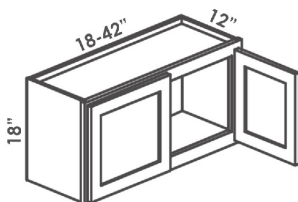

18" Tall Wall Cabinets Double Door

W1818*	18W x 12D x 18H
W2418	24W x 12D x 18H
W2718	27W x 12D x 18H
W3018	30W x 12D x 18H
W3318	33W x 12D x 18H
W3618	36W x 12D x 18H
W3918	39W x 12D x 18H
W4218	42W x 12D x 18H