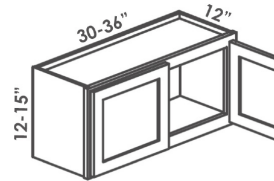

12" & 15" Tall Wall Cabinets Double Door

W3012	30W x 12D x 12H
W3312	33W x 12D x 12H
W3612	36W x 12D x 12H
W2415	24W x 12D x 15H
W3015	30W x 12D x 15H
W3315	33W x 12D x 15H
W3615	36W x 12D x 15H