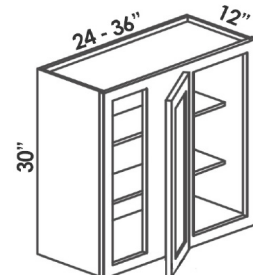

W2436	24W x 12D x 36H
W2736	27W x 12D x 36H
W3036	30W x 12D x 36H
W3336	33W x 12D x 36H
W3636	36W x 12D x 36H
W3936	39W x 12D x 36H

24" Tall Wall Cabinets Double Door

W2424	24W x 12D x 24H
W3024	30W x 12D x 24H
W3324	33W x 12D x 24H
W3624	36W x 12D x 24H

18" Tall Wall Cabinets Double Door

W1818*	18W x 12D x 18H
W2418	24W x 12D x 18H
W2718	27W x 12D x 18H
W3018	30W x 12D x 18H
W3318	33W x 12D x 18H
W3618	36W x 12D x 18H
W3918	39W x 12D x 18H
W4218	42W x 12D x 18H

30" Tall Wall Blind Corner One-Sided Open Blind

WBC2430	24W x 12D x 30H
WBC3030	30W x 12D x 30H
WBC3330	33W x 12D x 30H
WBC3630	36W x 12D x 30H

*single door, all other sizes double door