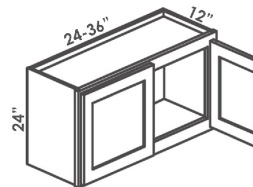

24" Tall Wall Cabinets Double Door

W2424	24W x 12D x 24H
W3024	30W x 12D x 24H
W3324	33W x 12D x 24H
W3624	36W x 12D x 24H