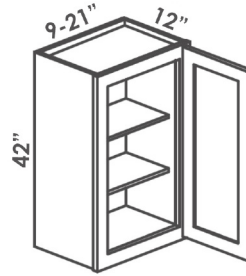

30" Tall Wall Cabinets Single Door

W930	9W x 12D x 30H
W1230	12W x 12D x 30H
W1530	15W x 12D x 30H
W1830	18W x 12D x 30H
W2130	21W x 12D x 30H

42" Tall Wall Cabinets Single Door

W942	9W x 12D x 42H
W1242	12W x 12D x 42H
W1542	15W x 12D x 42H
W1842	18W x 12D x 42H
W2142	21W x 12D x 42H

30" Tall Wall Cabinets Double Door

W2430	24W x 12D x 30H
W2730	27W x 12D x 30H
W3030	30W x 12D x 30H
W3330	33W x 12D x 30H
W3630	36W x 12D x 30H
W3930	39W x 12D x 30H
W4230	42W x 12D x 30H

42" Tall Wall Cabinets Double Door

30" Tall Wall Blind Corner One-Sided Open Blind

WBC2430	24W x 12D x 30H
WBC3030	30W x 12D x 30H
WBC3330	33W x 12D x 30H
WBC3630	36W x 12D x 30H

*single door, all other sizes double door