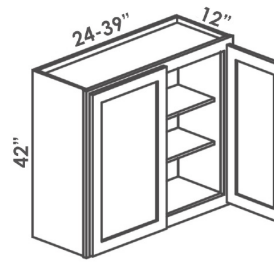

30" Tall Wall Cabinets Single Door

W930	9W x 12D x 30H
W1230	12W x 12D x 30H
W1530	15W x 12D x 30H
W1830	18W x 12D x 30H
W2130	21W x 12D x 30H

42" Tall Wall Cabinets Single Door

W942	9W x 12D x 42H
W1242	12W x 12D x 42H
W1542	15W x 12D x 42H
W1842	18W x 12D x 42H
W2142	21W x 12D x 42H

30" Tall Wall Cabinets Double Door

W2430	24W x 12D x 30H
W2730	27W x 12D x 30H
W3030	30W x 12D x 30H
W3330	33W x 12D x 30H
W3630	36W x 12D x 30H
W3930	39W x 12D x 30H
W4230	42W x 12D x 30H

42" Tall Wall Cabinets Double Door

30" Tall Wall Blind Corner One-Sided Open Blind

WBC2430	24W x 12D x 30H
WBC3030	30W x 12D x 30H
WBC3330	33W x 12D x 30H
WBC3630	36W x 12D x 30H

*single door, all other sizes double door