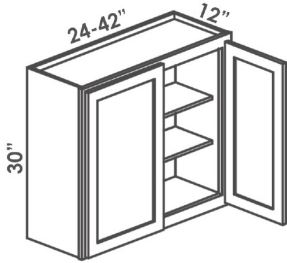

30" Tall Wall Cabinets Single Door

W930	9W x 12D x 30H
W1230	12W x 12D x 30H
W1530	15W x 12D x 30H
W1830	18W x 12D x 30H
W2130	21W x 12D x 30H

42" Tall Wall Cabinets Single Door

W942	9W x 12D x 42H
W1242	12W x 12D x 42H
W1542	15W x 12D x 42H
W1842	18W x 12D x 42H
W2142	21W x 12D x 42H

30" Tall Wall Cabinets Double Door

W2430	24W x 12D x 30H
W2730	27W x 12D x 30H
W3030	30W x 12D x 30H
W3330	33W x 12D x 30H
W3630	36W x 12D x 30H
W3930	39W x 12D x 30H
W4230	42W x 12D x 30H

42" Tall Wall Cabinets Double Door

30" Tall Wall Blind Corner One-Sided Open Blind

WBC2430	24W x 12D x 30H
WBC3030	30W x 12D x 30H
WBC3330	33W x 12D x 30H
WBC3630	36W x 12D x 30H

*single door, all other sizes double door