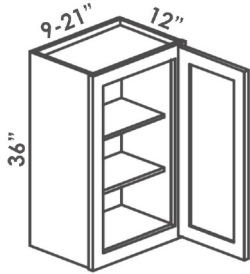

36" Tall Wall Cabinets Single Door

W936	9W x 12D x 36H
W1236	12W x 12D x 36H
W1536	15W x 12D x 36H
W1836	18W x 12D x 36H
W2136	21W x 12D x 36H