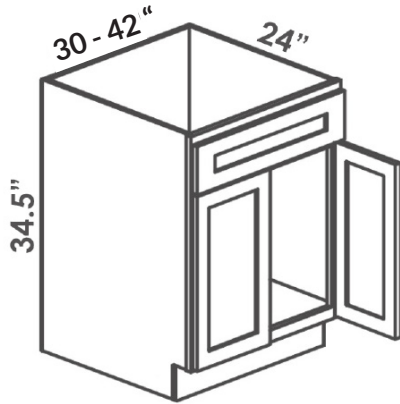

Kitchen Sink Base Cabinets

Kitchen Sink Base Cabinets

Tilt-Front Faux Drawer

SB30	30W x 24D x 34.5H
SB33	33W x 24D x 34.5H
SB36	36W x 24D x 34.5H
SB39	39W x 24D x 34.5H
SB42	42W x 24D x 34.5H