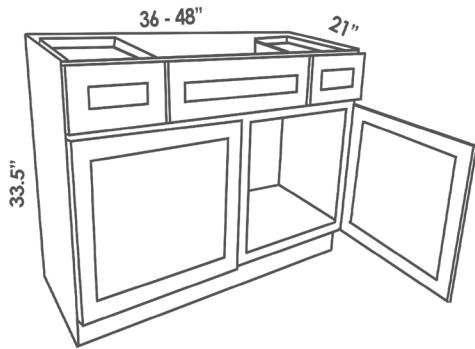

Vanity Combo Drawer Cabinets

Vanity Combo Drawer Base

Faux Tilt-Front & 2 Side Drawers

VCD36-2D	36W x 21D x 33.5H
VCD42-2D	42W x 21D x 33.5H
VCD45-2D	45W x 21D x 33.5H
VCD48-2D	48W x 21D x 33.5H
VCD48-6D*	48W x 21D x 33.5H

**six drawers total, three on each side*