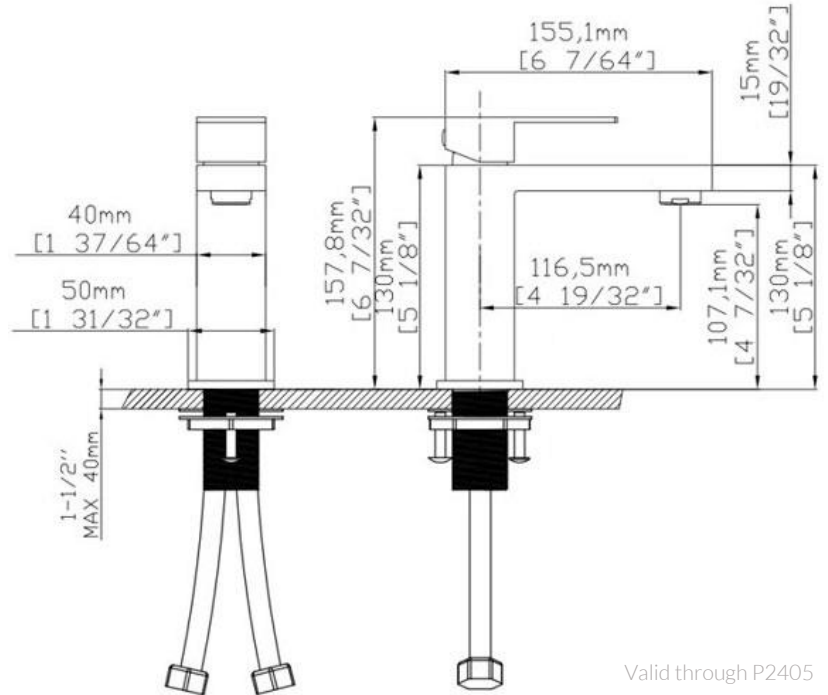

# V2-FB23101 AEDAN VANITY FAUCET

Add a splash of modern elegance and contemporary style with Vima Décor's Modern Single-Lever Aedan Vanity Faucets. This faucet's crisp edges, clean lines, and minimalistic design are perfect for any lavatory style.

Valid through P2405

Product Name: Aedan Vanity Faucet  
Item Number: V2-FB23101  
Body Material: Stainless Steel 304  
Hose Material: Braided Polyester  
Flow Rate: Available in 1.2GPM & 0.5 GPM  
Total Faucet Height: 6.2"  
Total Faucet Depth: 6.1"  
Total Spout Reach: 4.56"  
Installation Hole: 35mm Minimum Ceramic 26mm  
Drip-Free Cartridge Flexible Supply Lines with 3/8"  
Compression cUPS Certified Lead Free  
AB1953 Certified  
AFN/ANSI-61 Certified  
ADA Compliant Lever Handle