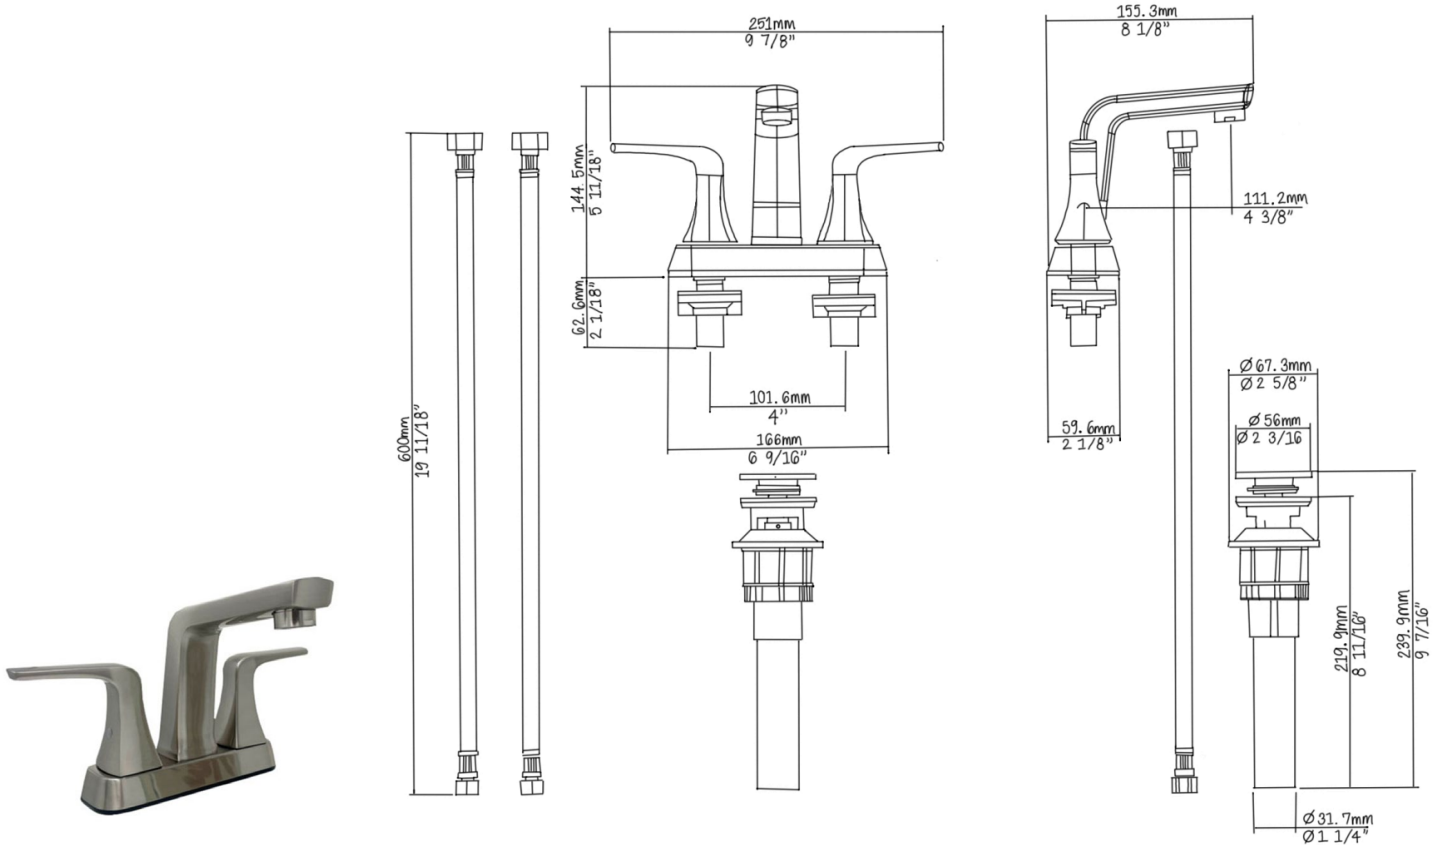

V2-F4202-411BN

# Martin Brushed Nickel Centerset Vanity Faucet

The distinctive arching spout on the Modern 3-Hole Lavatory Faucet make it the focal point of design in any contemporary bathroom. Outstanding performance and easy maintenance make this faucet a beautiful addition to your bathroom.

Product Name: Brushed Nickel Centerset Vanity Faucet  
Series Name: Martin  
Item Number: V2-F4202-411BN

Flow Rate: 1.2 GPM  
Total Faucet Height: 5.75"  
Spout Reach: 4.38"  
Spout Length: 6"  
Base Width: 6.5"  
Base Depth: 2"  
Body Material: Zinc  
Hose Material: Stainless Steel  
Holes Required: 3  
Pop-Up Height: 8"  
Pop-Up Diameter: 2.25"  
Pop-Up Overflow Hole: Yes  
Includes Ceramic Drip-Free Cartridge  
cUPC Certified Lead Free  
ADA Compliant