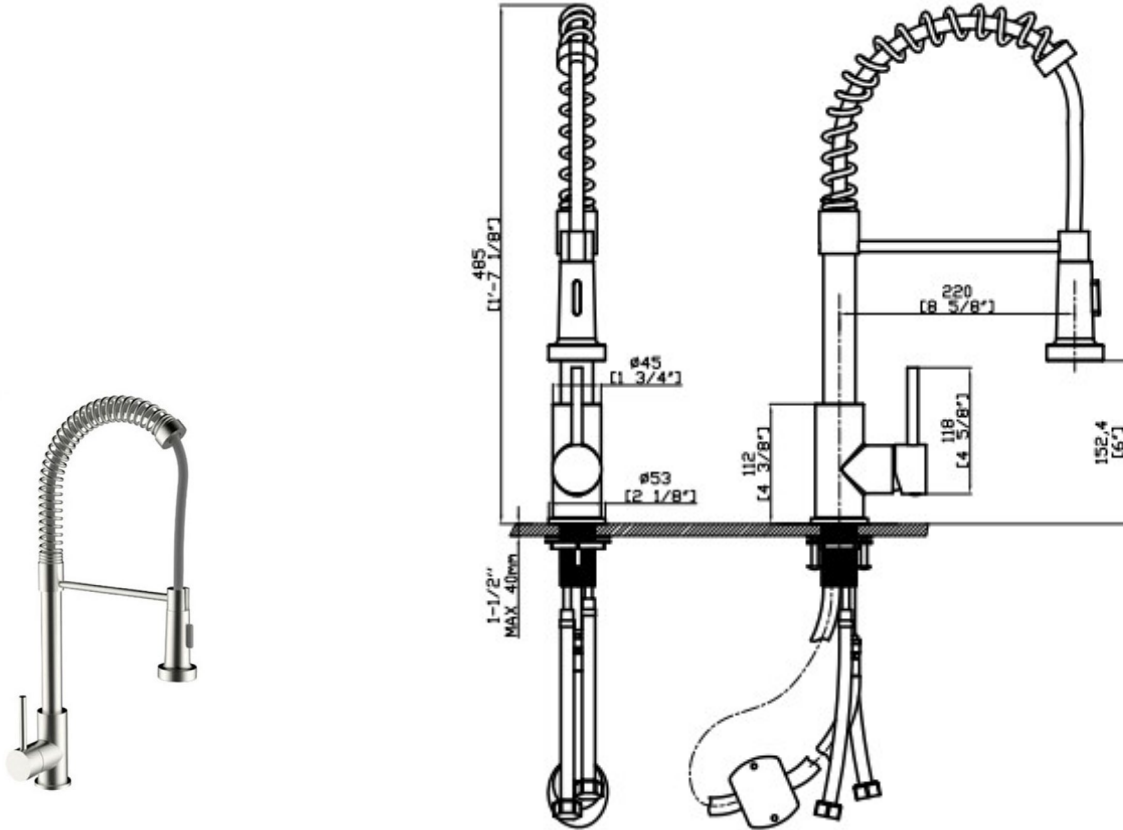

Vima's gorgeous commercial-style Coiled Spring Kitchen Faucet offers streamlined styling and unparalleled performance. This single-hole faucet features a lever handle and a flat-shaped 2-function spray head to combat difficult stains and hard-to-reach corners. The flexible swivel neck and long pull-out hose provide maximum functionality.

Product Name: Coiled Gooseneck Pull-Down Faucet  
 Series Name: Dalton  
 Item Number: V2-F981002K

Available in Two Finish Options

Flow Rate: 1.8 GPM at 60 PSI  
 Total Faucet Height: 19.1"  
 Body Material: Solid Brass  
 Pull-Out Hose Material: Braided Nylon  
 Pull-Out Hose Length (in): 70  
 Supply Hose Material: Braided Stainless Steel  
 Supply Hose Length (in): 23.5  
 Spray Settings: 2  
 Sprayer: 360° Swing Spout  
 Includes Drip Free Ceramic Cartridge  
 Features Convenient Docking Arm and Quick Connect Fittings  
 Escutcheon Kit Sold Separately  
 cUPC Certified Lead Free  
 ADA Compliant

Brushed Nickel

Matte Black