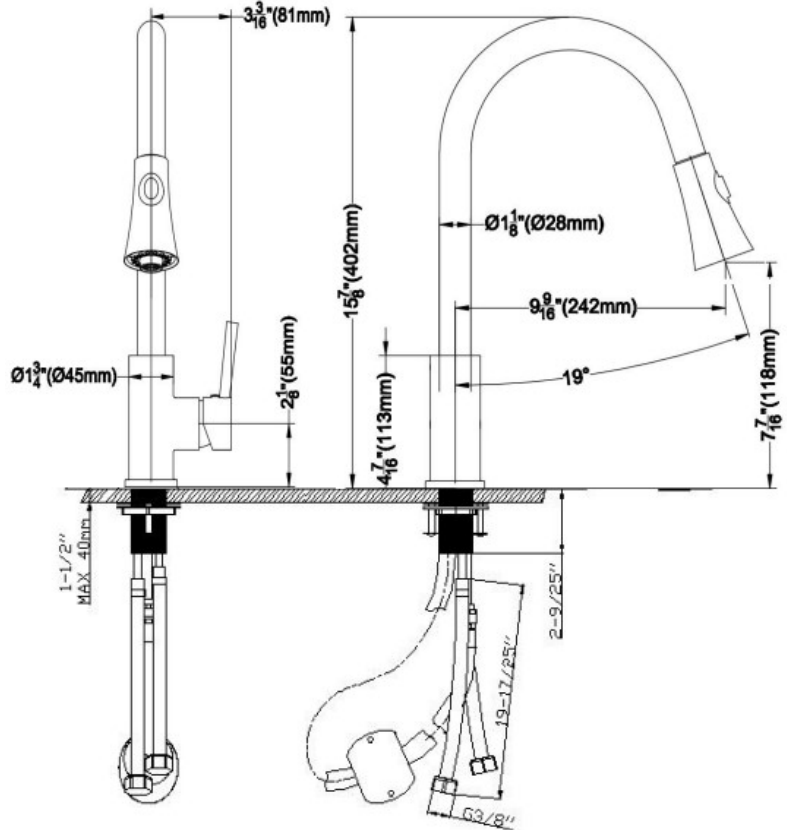

V2-F984007K

Windsor Pull-Down Kitchen Faucet

Vima Décor's Pull-Down Single Handle Kitchen Faucet is ideal for any transitional or modern kitchen. The dual-function spray head and 360° swing spout offer flexible functionality. The simple mounting assembly ensures quick and easy top mount installation in any kitchen.

Product Name: Pull-Down Kitchen Faucet
Series Name: Windsor
Item Number: V2-F984007K

Flow Rate: Available in 1.0 GPM & 1.8 GPM
Total Faucet Height: 15.78"
Spout Reach: 9.56"
Neck Diameter: 1.125"
Body Material: Solid Brass
Supply Hose Material: Braided Stainless Steel
Supply Hose Length (in): 23.5
Spray Settings: 2
Sprayer: 360° Swing Spout
Features Self-Retracting Hose with Magnetic Docking
Includes Drip Free Ceramic Cartridge
cUPC Certified Lead Free
ADA Compliant
AB1953 and NSF/ANSI-61 Certified

Available in Three Finish Options

Brushed Nickel Oil Rubbed Bronze Polished Chrome

C

ADA Compliant

AB1953

Certified to NSF/ANSI 61