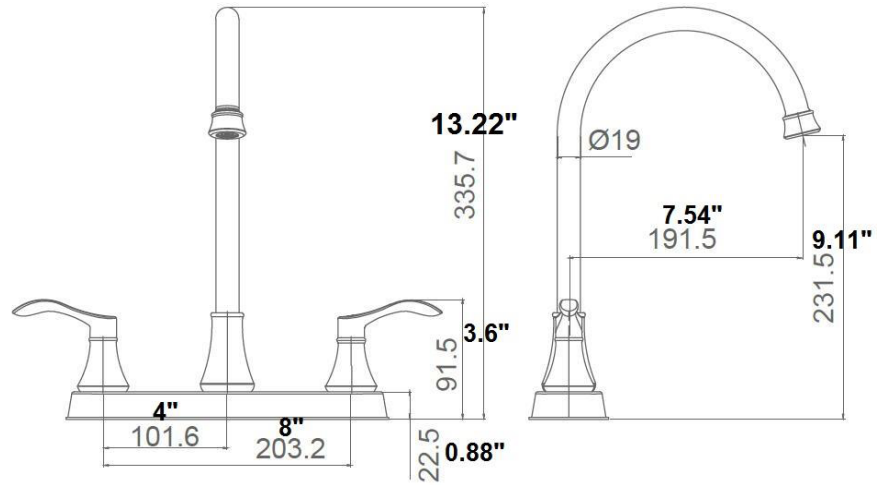

V2-KD82008-BN
Shiloh Brushed Nickel Centerset Faucet

Enjoy a stylish look and lasting durability with Vima Décor's Centerset Kitchen Faucet. The double-handle design combined with a sleek, timeless brushed nickel finish makes this faucet the perfect addition to any modern or contemporary kitchen.

Product Name: Brushed Nickel Centerset Faucet
Series Name: Shiloh
Item Number: V2-KD82008-BN

Flow Rate: 1.8 GPM
Total Faucet Height: 13.22"
Spout Reach: 7.54"
Spout Height: 9.11"
Base Width: 8"
Base Depth: 2"
Body Material: Zinc
Hose Material: Braided Stainless Steel
Holes Required: 3
Includes Ceramic Drip-Free Cartridge
cUPC Certified Lead Free
NSF/AB1953 Certified