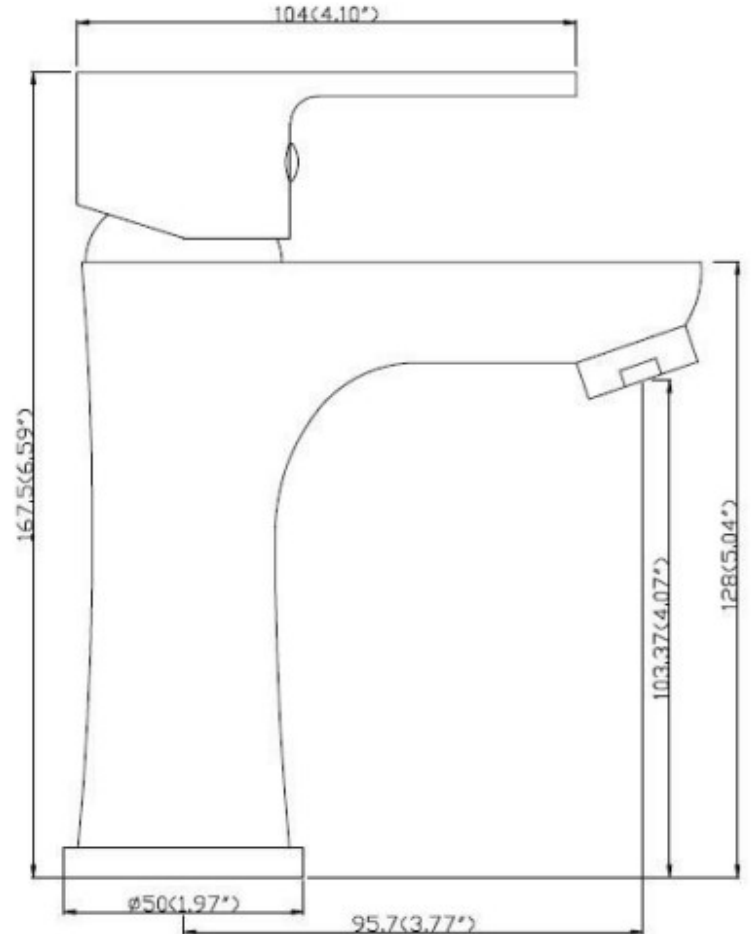

Vima's Single Handle Lavatory Faucet features a sleek and simple design, sure to compliment any style bathroom. This faucet has a solid brass construction for maximum durability and the single handle design allows for effortless flow control.

Product Name: Vanity Faucet
Series Name: Ashway
Item Number: V2-KDF105

Flow Rate: 1.5 GPM
Total Faucet Height: 6.59"
Total Faucet Depth (in): 5.43
Spout Reach (in): 3.77
Base Diameter (in): 1.73
Body Material: Solid Brass
Supply Hose Material: Stainless Steel
Holes Required: 1
Includes Drip Free Ceramic Cartridge
cUPC Certified Lead Free
ADA Complaint