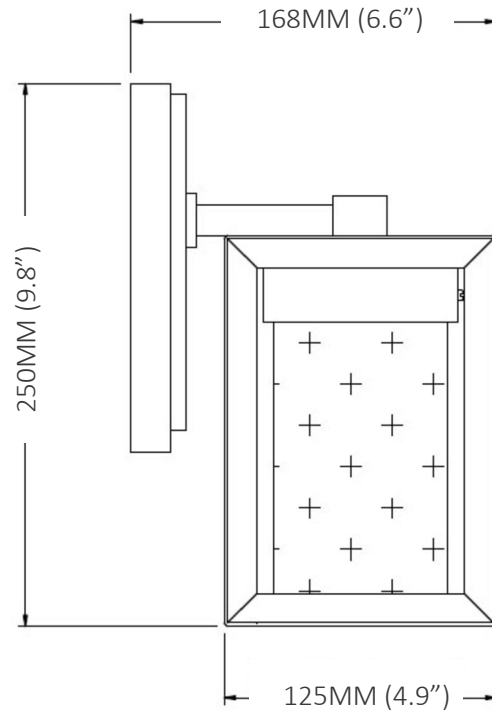

Product Name: LED Rustic Black Porch Light
 Series Name: Ghislane
 Item Number: V1-QD010

Width: 4.9" (125mm)
 Height: 9.8" (250mm)
 Depth: 6.6" (168mm)
 Fixture Finish: Rustic Black
 Fixture Material: Powder Coated Aluminum
 Shade Finish: Etched Frosted Glass
 Bulb Type: Integrated LED Module
 Brightness: 7 Watts, 400 Lumens
 Color Temperature: 4000K, Natural White
 Hardwire Switch Connection
 Wet Rated for Outdoor Use
 ETL Certified