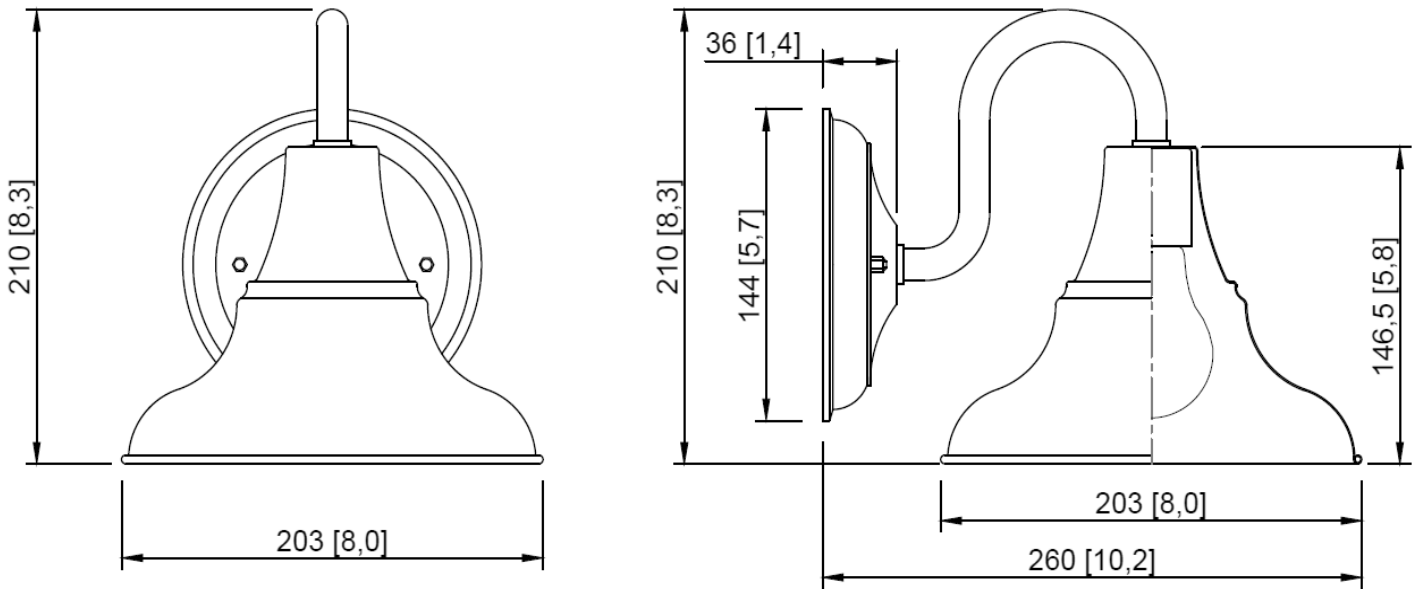

Vima Decor's Barn Outdoor Wall Light is a whimsical way to light up any outdoor living space. This light features a stylish gooseneck arm connected to a round backplate with a chic matte black finish and white shade interior to perfectly balance any exterior color scheme.

Product Name: Outdoor Barn Light
Series Name: Brodie
Item Number: V1-VNP5622BK

Diameter: 8" (203mm)
Height: 8.3" (210mm)
Depth: 10.2" (260mm)
Outer Finish: Matte Black
Interior Shade Finish: White
Fixture Material: Steel
Bulbs: 1xE26 (not included)
Light Direction: Downward
Voltage: 120V, 60hz
Hardwire Switch Connection
Wet Rated for Outdoor Use
UL Listed