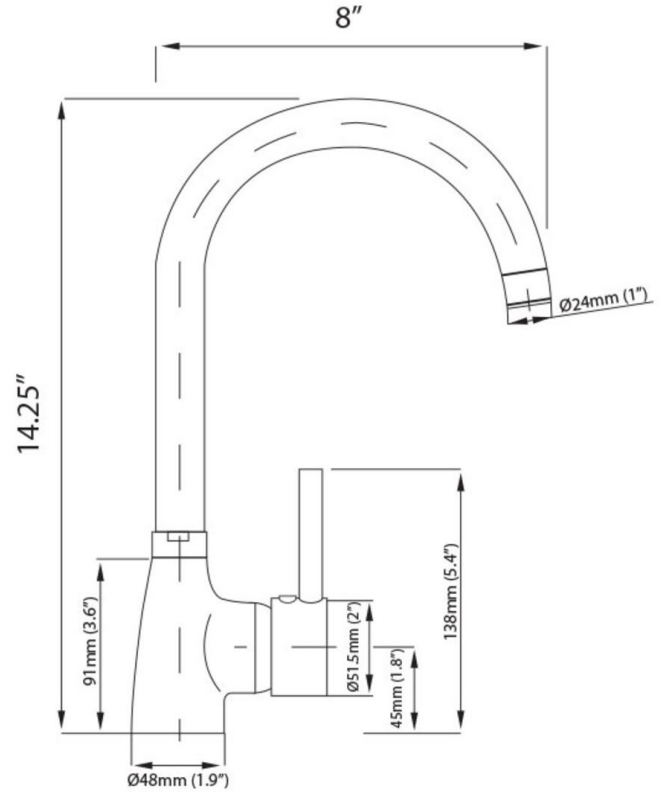

The clean lines and streamlined silhouette of the Vima Décor Gooseneck Faucet make it the perfect addition to any kitchen or bathroom. The single handle lever allows for easy water flow control and the solid brass construction ensures maximum durability.

Product Name: Gooseneck Faucet
Series Name: Walsh
Item Number: V2-ST113

Flow Rate: 1.5 GPM at 60 PSI
Total Faucet Height: 14.25"
Spout Reach: 8"
Neck Diameter: 0.95"
Base Diameter: 1.88"
Body Material: Solid Brass

Holes Required: 1
Spray Settings: 1

Includes Ceramic Drip-Free Cartridge
cUPC Certified Lead Free
ADA Compliant Lever Handle

Available in Two Finish Options

Polished Chrome

Brushed Nickel

ADA Compliant