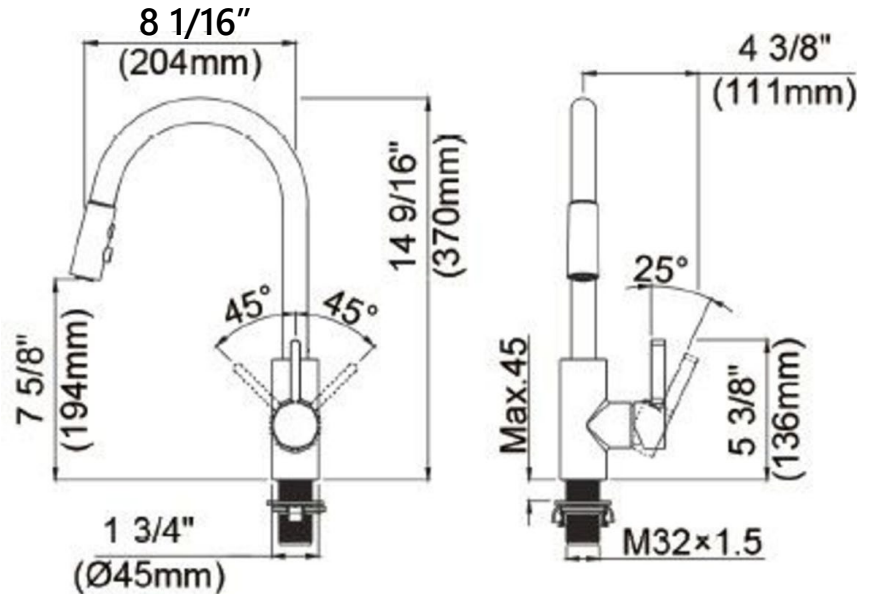

V2-KD50008B1 Aluria Pull-Down Faucet

Vima Décor's Pull-Down Single Handle Kitchen Faucet with Self-Retracting Hose is ideal for any transitional or modern kitchen. The dual-function spray head and 360° swing spout offer flexible functionality. The simple mounting assembly ensures quick and easy top mount installation in any kitchen.

Product Name: Pull-Down Faucet
Series Name: Aluria
Item Number: V2-KD50008B1

Flow Rate: 1.5 GPM
Total Faucet Height: 14.5"
Spout Reach: 8"
Neck Diameter: 1.5"
Body Material: Zinc with PA66+30%GF Interior
Supply Hose Material: Braided Stainless Steel
Supply Hose Length (in): 23.5
Spray Settings: 2
Sprayer: 360° Swing Spout
Features Self-Retracting Hose
Includes Drip Free Ceramic Cartridge and Escutcheon Plate
cUPC Certified Lead Free
ADA Compliant
AB1953, NSF/ANSI-61 Certified