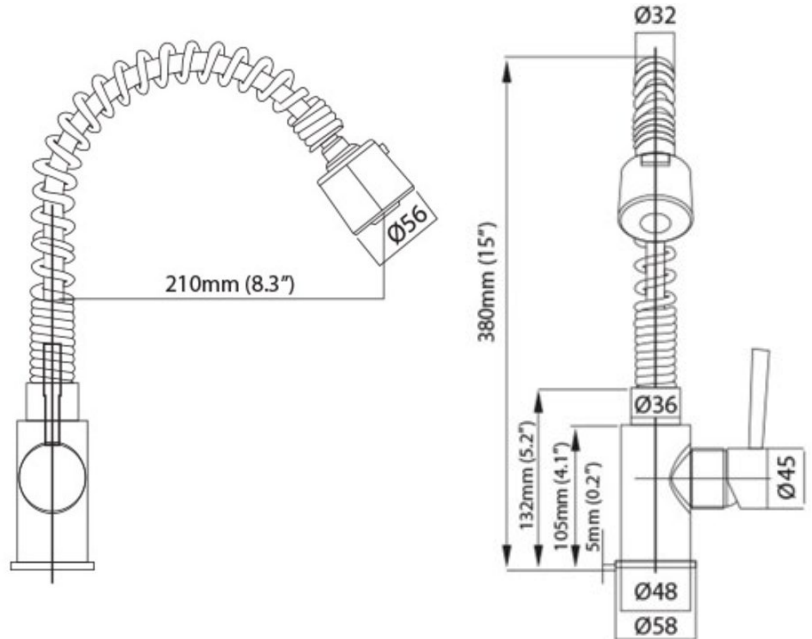

V2-782D-CP

Jesco Polished Chrome Coiled Gooseneck Faucet

Vima's Dual Spray Coiled Gooseneck Faucet is ideal for any modern or transitional kitchen. The high arc and open coils give this faucet a contemporary appeal, while the dual-setting spray head and single lever handle provide optimal functionality.

Product Name: Polished Chrome Coiled Gooseneck Faucet
Series Name: Jesco
Item Number: V2-782D-CP

Flow Rate: 1.8 GPM
Total Faucet Height: 15"
Spout Reach: 8.3"
Neck Diameter: 1.88"
Body Material: Solid Brass
Supply Hose Material: Braided Metal
Holes Required: 1
Includes Drip Free Ceramic Cartridge and Escutcheon Plate
cUPC Certified Lead Free
ADA Compliant
AB1953, NSF/ANSI-61 Certified

Polished Chrome

C

®

ADA Compliant

AB1953

Certified to NSF/ANSI 61