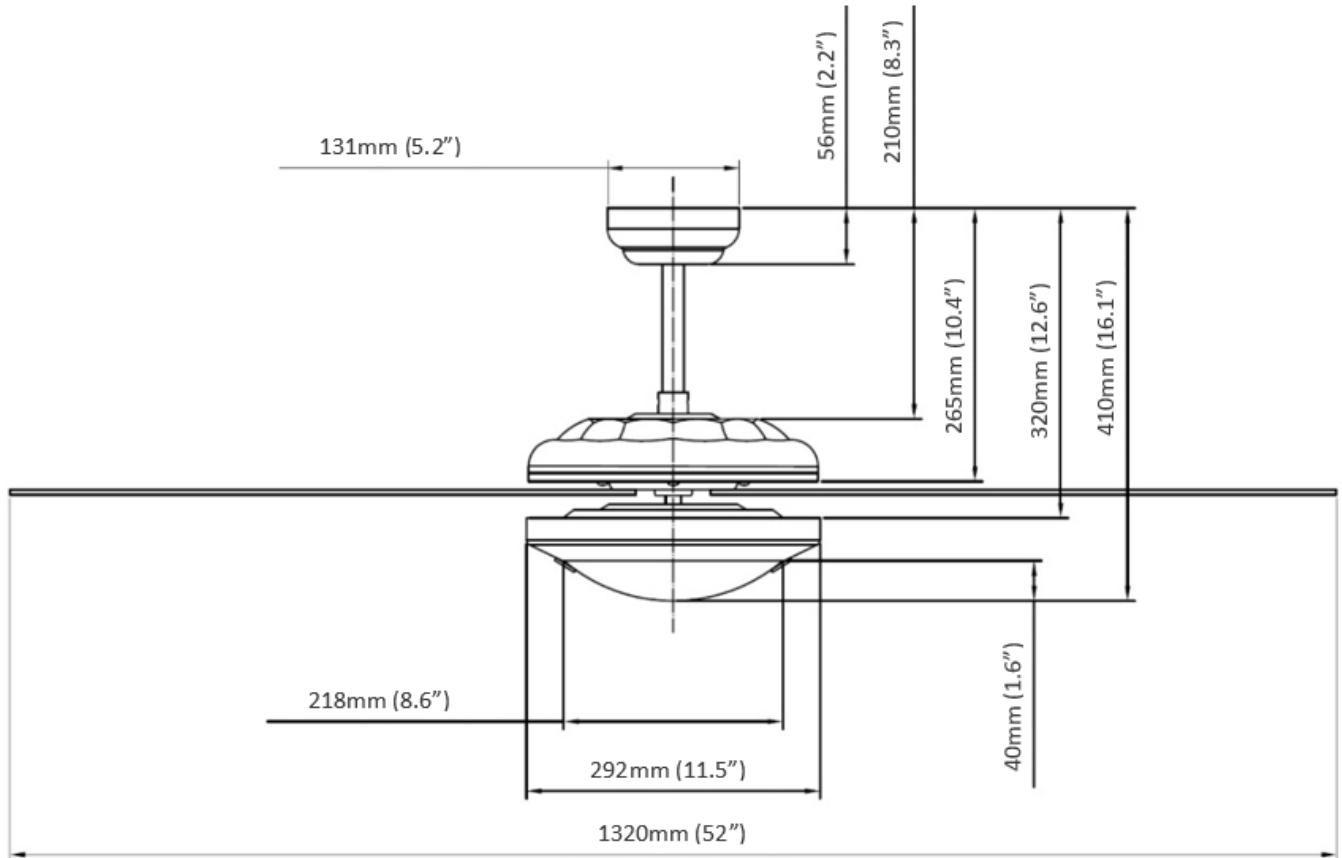

# V1-CF7933LED-5BN Aster 5-Blade 52" LED Ceiling Fan

Vima Décor's contemporary 5-Blade Ceiling Fan isn't just functional, it's gorgeous too! With double sided blades in sleek espresso and traditional cherry, and a perfectly frosted glass shade, this fan is sure to compliment any design style. This fan includes two E26 LED bulbs in warm white, two pull chains, and a down rod for installation. This fan has three speed settings, and is dimmable with its optional remote control (sold separately).

Product Name: Aster 5-Blade 52" LED Ceiling Fan

Item Number: V1-CF7933LED-5BN

Blade Span (in): 52

Assembled Height (in): 16.1

Blade Colors: Cherry and Espresso (reversible)

Finish: Brushed Nickel

Shade: Frosted Glass

Number of Speeds: 3

Mount Style: Down Rod

Bulb Type: 2xE26 LED, 7W

Bulb Color: 3000K, Warm White

Motor Size: 153 x 130 x 15mm

Voltage: 120V, 60HZ

Includes Pull Chains and Down Rod

Remote Control Sold Separately