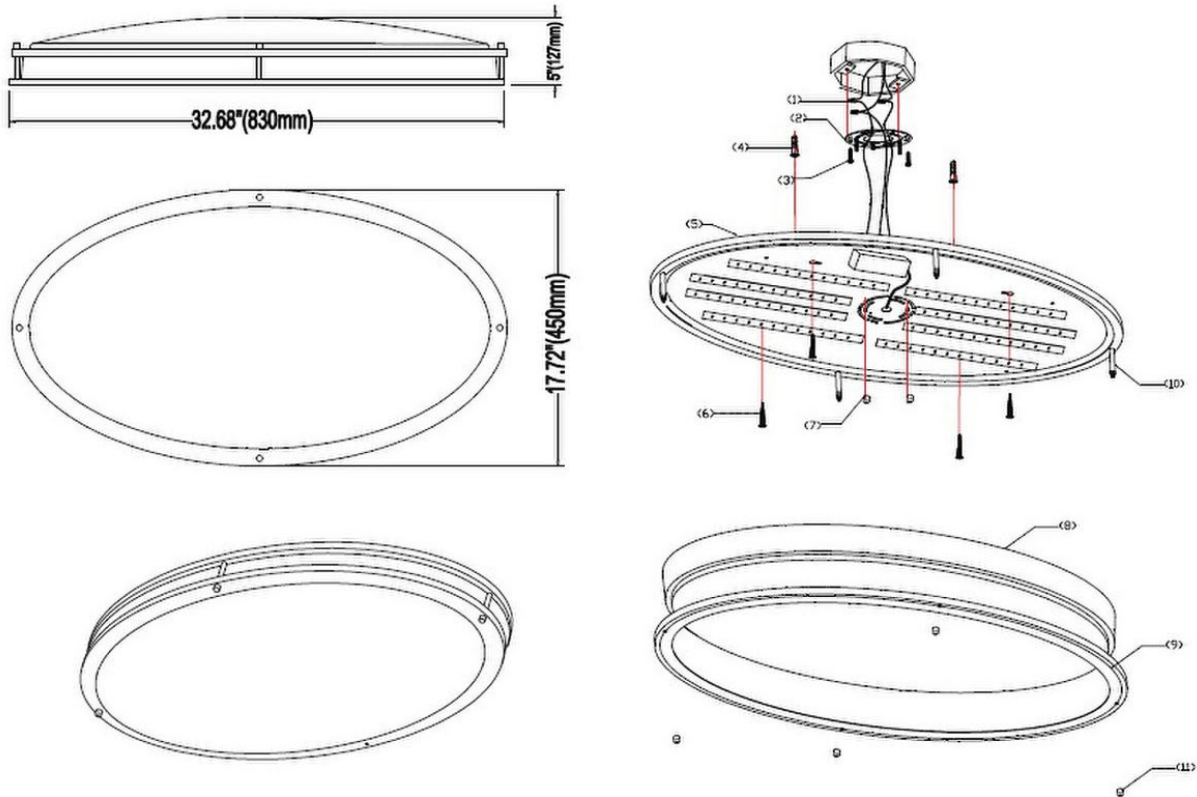

The Avalon LED Ceiling Light provides a smooth, clean look for any kitchen or living space. This fixture features a tiered oval-shaped silhouette with an opaque acrylic shade and brushed aluminum base. The integrated LED has a light output of 3000 lumens and features a Changing Color Temperature (CCT) allowing you to choose between 3000K Warm White, 4000K Daylight, or 5000K Bright White.

Product Name: 32" Oval LED Ceiling Light, CCT
Series: Avalon
Item Number: V1-WOR2-323-80-01

Product Height (in): 4.41
Product Width (in): 17.72
Product Length (in): 32.68
Light Output: 42W
LED Brightness: 3000 Lumens
Fixture Finish: Brushed Nickel Aluminum
Shade Finish: Opaque Acrylic
Features: Changing Color Temperatures (CCT)
3 Choices Color Temperature Options: 3000K, 4000K, 5000K
Rendering Index: 80+
Power: 100-277V AC, 50/60 HZ
Integrated LED Module
Suitable for Damp Locations
Certifications: ETL, Energy Star