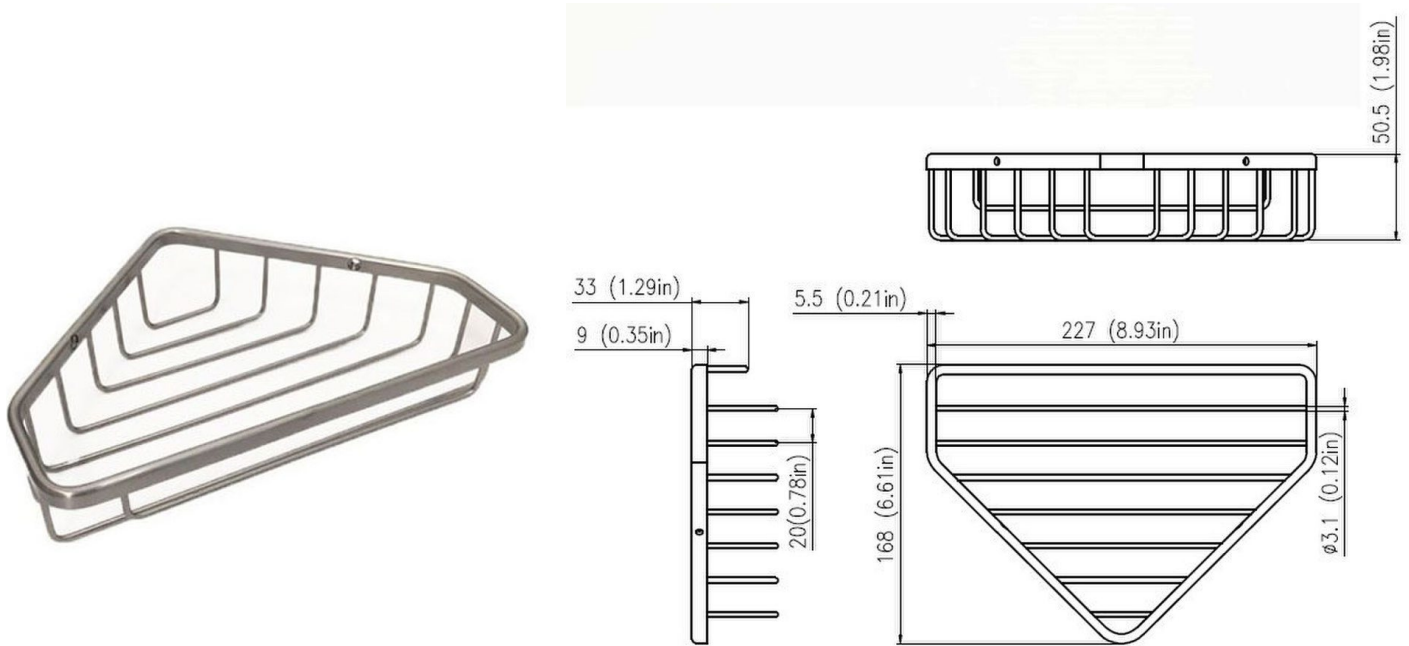

Product Name: Corner Shower Basket
Item Number: V11-A0185

Product Length (in): 9
Product Width (in): 5.5
Product Height (in): 2
Material: Stainless Steel
Finish: Brushed Nickel, Polished Chrome
Includes: Installation Hardware