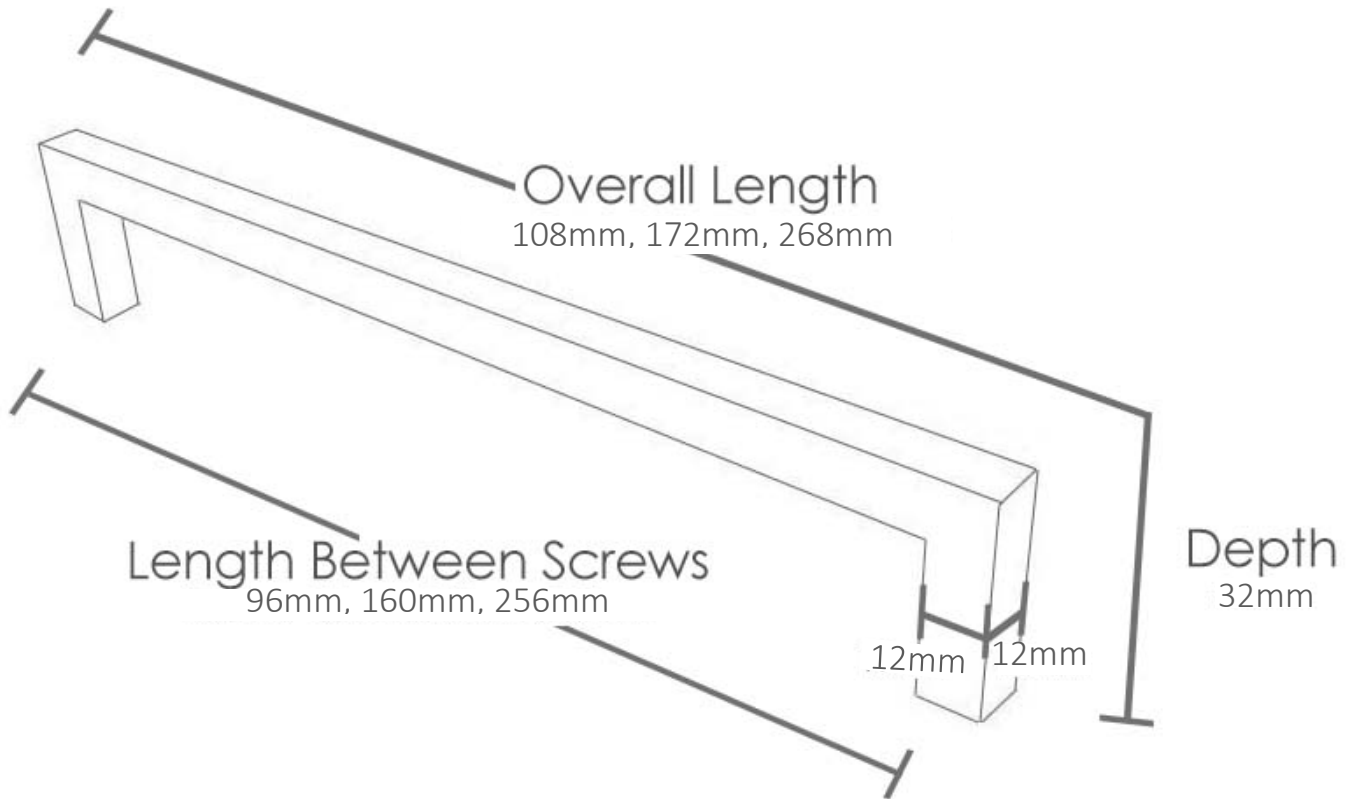

Upgrade your cabinets with Vima Décor's contemporary, square cabinet pulls. With perfectly squared edges, a sleek matte black finish and three sizes to choose from, these cabinet pulls will enhance even the most modern décor.

Product Name: Square Cabinet Pull
Series Name: Krayson
Item Number: V3-AK110

Finish: Matte Black
Size Options: 4in, 6in, 10in
Depth: 32mm (1.26 in)
Circumference 12mm (0.47 in)
Material: Hollow Stainless Steel 201
Pieces Per Box: 25
Includes Installation Screws

4" Pull
Overall Length: 108mm (4.25 in)
Length Between Screws: 96mm (3.78 in)

6" Pull
Overall Length: 172mm (6.77 in)
Length Between Screws: 160mm (6.30 in)

10" Pull
Overall Length: 268mm (10.6 in)
Length Between Screws: 256mm (10.1 in)