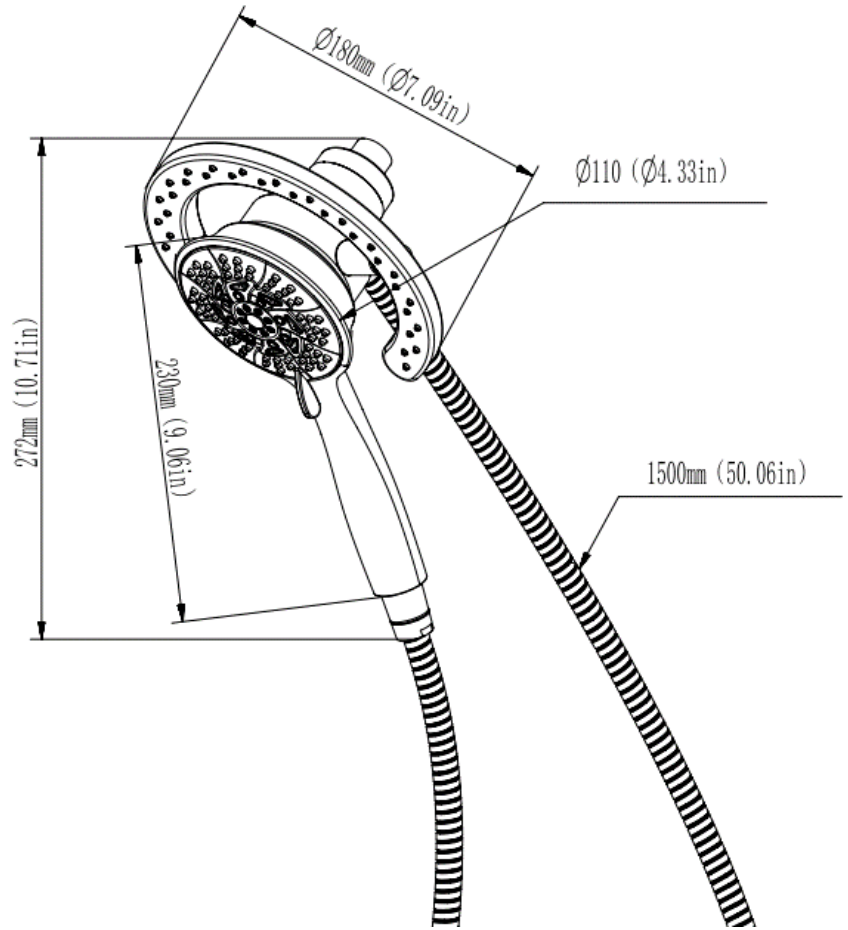

Looking to elevate your shower experience? Introducing Vima's innovative dual magnetic shower head. The shower head activates when the detachable hand shower is docked, and stops when it is undocked, like magic!

Product Name: 3-Function Dual Showerhead 2.5GPM  
Series Name: Mila  
Item Number: V2-ZM8190-BN25

Face Diameter (in): 7.09  
Detachable Face Diameter (in): 4.33  
Handle Length (in): 9.06  
Hose Length (in): 50.06  
Finish: Brushed Nickel  
GPM: 2.5 Max  
Number of Spray Settings: 3  
Material: Brass

Finish

Brushed Nickel