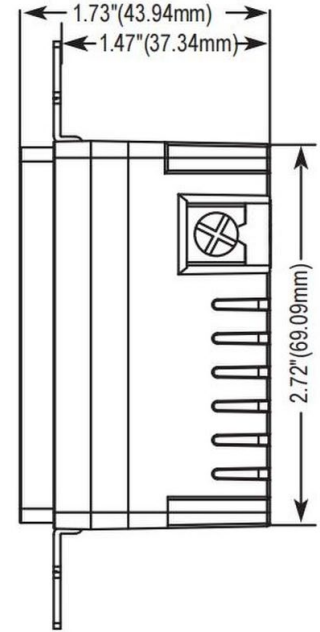

Vima Decor's 15 Amp Dual Port USB Receptacle is a must have upgrade to any modern home! Bring a tech-friendly look and feel to any room with these easy to install receptacles.

Product Name: Dual Port USB and USB-C Receptacle  
Item Number: V23-LTUR5.0-15A+C

Product Height (in): 4.75  
Product Width (in): 2.75  
Number of Outlets: 2  
Number of USB Ports: 2 (Type A & Type C)  
Maximum Amperage (amps): 15  
Maximum Voltage (voltz/ac): 125  
Finish: White  
Wall Plate Included  
Tamper Resistant