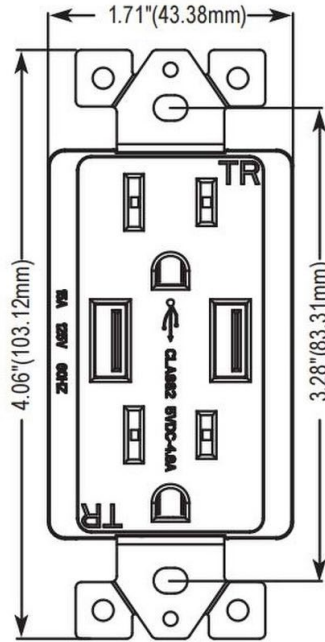

Vima Decor's 15 Amp Dual Port USB Receptacle is a must have upgrade to any modern home! Bring a tech-friendly look and feel to any room with these easy to install receptacles.

Product Name: Dual Port USB and USB-C Receptacle  
Item Number: V23-LTUR5.0-15A+C

Product Height (in): 4.75  
Product Width (in): 2.75  
Number of Outlets: 2  
Number of USB Ports: 2 (Type A & Type C)  
Maximum Amperage (amps): 15  
Maximum Voltage (voltz/ac): 125  
Finish: White  
Wall Plate Included  
Tamper Resistant