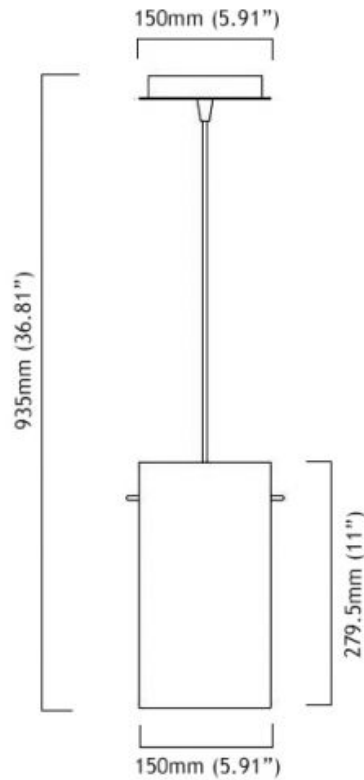

Add a touch of sophisticated, elegant light to your kitchen, bathroom or dining area with one Vima Décor's transitional pendant lights.

Product Name: Modern Pendant Light  
Series: Kelsi  
Item Number: V1-LP119

Shade Diameter (in): 6.11  
Shade Height (in): 11  
Cord Length (in): 59 Adjustable  
Base Diameter (in): 5.91  
Shade Material: Glass  
Shade Finish: Brushed Silver  
Fixture Finish: Brushed Nickel  
Number of Bulbs: 1  
Bulb Type: E26 (not included)  
Recommended Bulb Shape: A19  
Maximum Wattage: 60W Incandescent, 9W LED  
Power: 120V-AC  
Certification: UL Listed