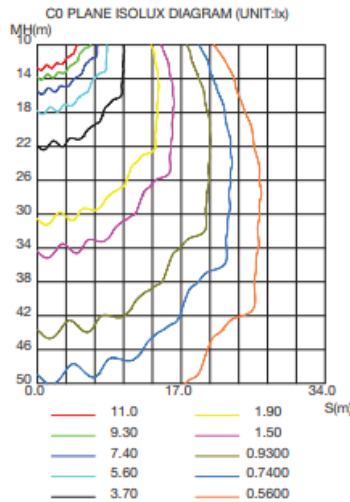

PHOTOMETRICS

WSD-GWP-05W27-50K

LUMINOUS INTENSITY DISTRIBUTION DIAGRAM

AVERAGE BEAM ANGLE(50%):68.6 DEG

C0 PLANE ISOLUX DIAGRAM (UNIT:lx)

ISOLUX DIAGRAM

WSD-GWP-07W27-50K

LUMINOUS INTENSITY DISTRIBUTION DIAGRAM

AVERAGE BEAM ANGLE(50%):69.4 DEG

C0 PLANE ISOLUX DIAGRAM (UNIT:lx)

ISOLUX DIAGRAM

WSD-GWP-10W27-50K

LUMINOUS INTENSITY DISTRIBUTION DIAGRAM

AVERAGE BEAM ANGLE(50%):79.0 DEG

C0 PLANE ISOLUX DIAGRAM (UNIT:lx)

ISOLUX DIAGRAM

PHOTOMETRICS

WSD-GWP-3567W27-50K (30W@5000K)

LUMINOUS INTENSITY DISTRIBUTION DIAGRAM

AVERAGE BEAM ANGLE(50%):108.5 DEG

ISOLUX DIAGRAM

WSD-GWP-3567W27-50K (50W@5000K)

LUMINOUS INTENSITY DISTRIBUTION DIAGRAM

AVERAGE BEAM ANGLE(50%):108.7 DEG

ISOLUX DIAGRAM

WSD-GWP-3567W27-50K (60W@5000K)

LUMINOUS INTENSITY DISTRIBUTION DIAGRAM

AVERAGE BEAM ANGLE(50%):108.5 DEG

ISOLUX DIAGRAM

PHOTOMETRICS

WSD-GWP2842567W27-345K (28W&4000K)