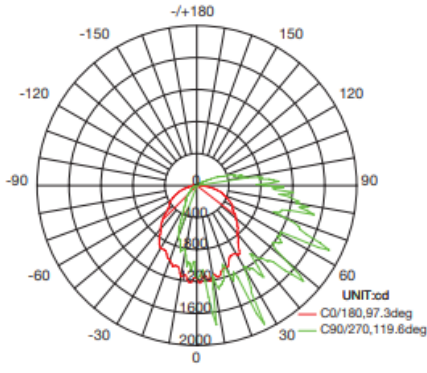

PHOTOMETRICS

WSD-GWP-05W27-50K

LUMINOUS INTENSITY DISTRIBUTION DIAGRAM

AVERAGE BEAM ANGLE(50%):68.6 DEG

C0 PLANE ISOLUX DIAGRAM (UNIT:lx)

ISOLUX DIAGRAM

WSD-GWP-07W27-50K

LUMINOUS INTENSITY DISTRIBUTION DIAGRAM

AVERAGE BEAM ANGLE(50%):69.4 DEG

C0 PLANE ISOLUX DIAGRAM (UNIT:lx)

ISOLUX DIAGRAM

WSD-GWP-10W27-50K

LUMINOUS INTENSITY DISTRIBUTION DIAGRAM

AVERAGE BEAM ANGLE(50%):79.0 DEG

C0 PLANE ISOLUX DIAGRAM (UNIT:lx)

ISOLUX DIAGRAM

PHOTOMETRICS

WSD-GWP-3567W27-50K (30W@5000K)

LUMINOUS INTENSITY DISTRIBUTION DIAGRAM

AVERAGE BEAM ANGLE(50%):108.5 DEG

ISOLUX DIAGRAM

WSD-GWP-3567W27-50K (50W@5000K)

LUMINOUS INTENSITY DISTRIBUTION DIAGRAM

AVERAGE BEAM ANGLE(50%):108.7 DEG

ISOLUX DIAGRAM

WSD-GWP-3567W27-50K (60W@5000K)

LUMINOUS INTENSITY DISTRIBUTION DIAGRAM

AVERAGE BEAM ANGLE(50%):108.5 DEG

ISOLUX DIAGRAM

PHOTOMETRICS

WSD-GWP2842567W27-345K (28W&4000K)