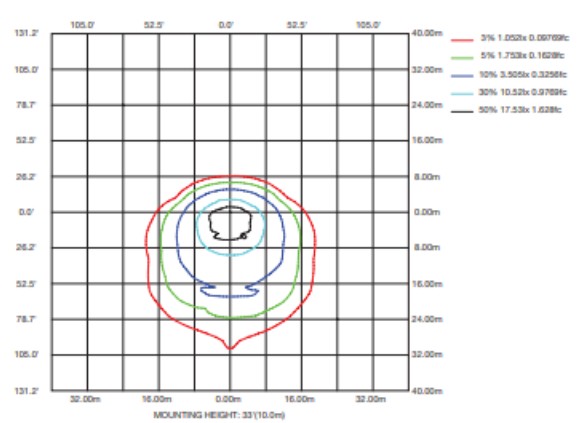

Product Name: LED Outdoor Wall Pack, CCT, Adjustable Wattage
Item Number: V1-WSD-GWP2842567W27-345K

Length (in): 15.4
Height (in): 9.9
Depth (in): 9.6
Wattage Options: 28W, 42W, 56W, 70W
Lumens: 4590, 6149, 7740, 9593 (based on wattage selection)
Color Temp Options: 3000K, 4000K, 5000K
Color Rendering Index (CRI): 70
Finish: Dark Bronze
Voltage: AC 120-277V
Includes Photocell Light Sensor
Rated for Outdoor Wet Use
DLC Listed, UL Certified

PHOTOMETRICS

WSD-GWP-05W27-50K

LUMINOUS INTENSITY DISTRIBUTION DIAGRAM

AVERAGE BEAM ANGLE(50%):68.6 DEG

C0 PLANE ISOLUX DIAGRAM (UNIT:lx)

ISOLUX DIAGRAM

WSD-GWP-07W27-50K

LUMINOUS INTENSITY DISTRIBUTION DIAGRAM

AVERAGE BEAM ANGLE(50%):69.4 DEG

C0 PLANE ISOLUX DIAGRAM (UNIT:lx)

ISOLUX DIAGRAM

WSD-GWP-10W27-50K

LUMINOUS INTENSITY DISTRIBUTION DIAGRAM

AVERAGE BEAM ANGLE(50%):79.0 DEG

C0 PLANE ISOLUX DIAGRAM (UNIT:lx)

ISOLUX DIAGRAM

PHOTOMETRICS

WSD-GWP-3567W27-50K (30W@5000K)

LUMINOUS INTENSITY DISTRIBUTION DIAGRAM

AVERAGE BEAM ANGLE(50%):108.5 DEG

ISOLUX DIAGRAM

WSD-GWP-3567W27-50K (50W@5000K)

LUMINOUS INTENSITY DISTRIBUTION DIAGRAM