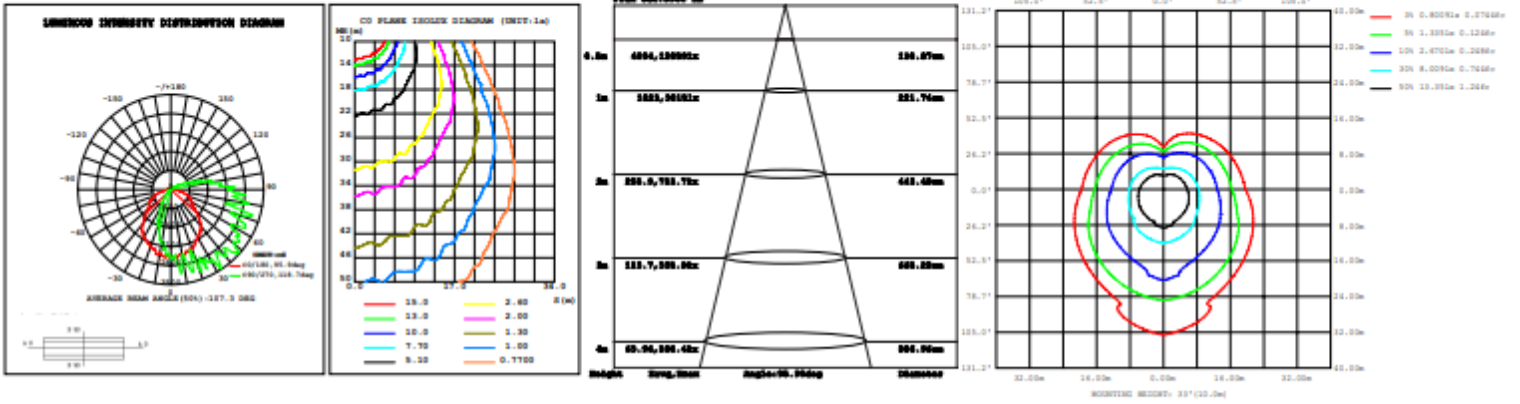

ISOLUX DIAGRAM

PHOTOMETRICS

WSD-GWP-3567W27-50K (30W@5000K)

LUMINOUS INTENSITY DISTRIBUTION DIAGRAM

AVERAGE BEAM ANGLE(50%):108.5 DEG

ISOLUX DIAGRAM

WSD-GWP-3567W27-50K (50W@5000K)

LUMINOUS INTENSITY DISTRIBUTION DIAGRAM

AVERAGE BEAM ANGLE(50%):108.7 DEG

ISOLUX DIAGRAM

WSD-GWP-3567W27-50K (60W@5000K)

LUMINOUS INTENSITY DISTRIBUTION DIAGRAM

AVERAGE BEAM ANGLE(50%):108.5 DEG

ISOLUX DIAGRAM

PHOTOMETRICS

WSD-GWP2842567W27-345K (28W&4000K)

WSD-GWP2842567W27-345K (42W&4000K)

WSD-GWP2842567W27-345K (56W&4000K)

PHOTOMETRICS

WSD-GWP2842567W27-345K (70W&4000K)

WSD-GWP48729612W27-345K (48W&4000K)

WSD-GWP48729612W27-345K (72W&4000K)

PHOTOMETRICS

WSD-GWP48729612W27-345K (96W&4000K)