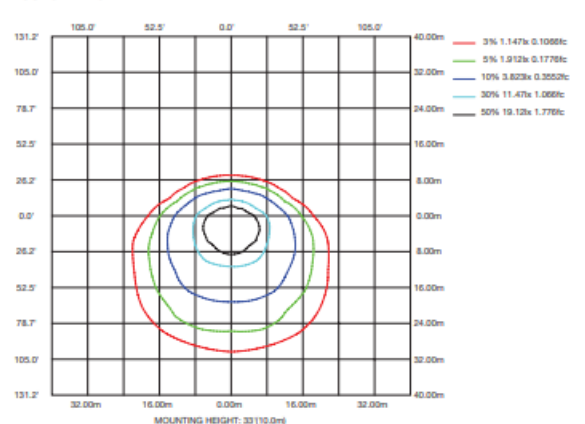

PHOTOMETRICS

WSD-GWP-05W27-50K

LUMINOUS INTENSITY DISTRIBUTION DIAGRAM

AVERAGE BEAM ANGLE(50%):68.6 DEG

C0 PLANE ISOLUX DIAGRAM (UNIT:lx)

ISOLUX DIAGRAM

WSD-GWP-07W27-50K

LUMINOUS INTENSITY DISTRIBUTION DIAGRAM

AVERAGE BEAM ANGLE(50%):69.4 DEG

C0 PLANE ISOLUX DIAGRAM (UNIT:lx)

ISOLUX DIAGRAM

WSD-GWP-10W27-50K

LUMINOUS INTENSITY DISTRIBUTION DIAGRAM

AVERAGE BEAM ANGLE(50%):79.0 DEG

C0 PLANE ISOLUX DIAGRAM (UNIT:lx)

ISOLUX DIAGRAM

PHOTOMETRICS

WSD-GWP-3567W27-50K (30W@5000K)

LUMINOUS INTENSITY DISTRIBUTION DIAGRAM

AVERAGE BEAM ANGLE(50%):108.5 DEG

ISOLUX DIAGRAM

WSD-GWP-3567W27-50K (50W@5000K)

LUMINOUS INTENSITY DISTRIBUTION DIAGRAM

AVERAGE BEAM ANGLE(50%):108.7 DEG

ISOLUX DIAGRAM

WSD-GWP-3567W27-50K (60W@5000K)

LUMINOUS INTENSITY DISTRIBUTION DIAGRAM

AVERAGE BEAM ANGLE(50%):108.5 DEG

ISOLUX DIAGRAM

PHOTOMETRICS

WSD-GWP2842567W27-345K (28W&4000K)