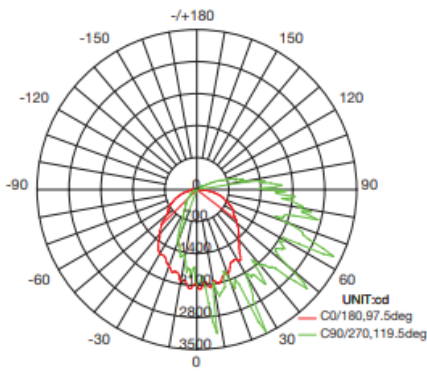

PHOTOMETRICS

WSD-GWP-05W27-50K

LUMINOUS INTENSITY DISTRIBUTION DIAGRAM

AVERAGE BEAM ANGLE(50%):68.6 DEG

C0 PLANE ISOLUX DIAGRAM (UNIT:lx)

ISOLUX DIAGRAM

WSD-GWP-07W27-50K

LUMINOUS INTENSITY DISTRIBUTION DIAGRAM

AVERAGE BEAM ANGLE(50%):69.4 DEG

C0 PLANE ISOLUX DIAGRAM (UNIT:lx)

ISOLUX DIAGRAM

WSD-GWP-10W27-50K

LUMINOUS INTENSITY DISTRIBUTION DIAGRAM

AVERAGE BEAM ANGLE(50%):79.0 DEG

C0 PLANE ISOLUX DIAGRAM (UNIT:lx)

ISOLUX DIAGRAM

PHOTOMETRICS

WSD-GWP-3567W27-50K (30W@5000K)

LUMINOUS INTENSITY DISTRIBUTION DIAGRAM

AVERAGE BEAM ANGLE(50%):108.5 DEG

ISOLUX DIAGRAM

WSD-GWP-3567W27-50K (50W@5000K)

LUMINOUS INTENSITY DISTRIBUTION DIAGRAM

AVERAGE BEAM ANGLE(50%):108.7 DEG

ISOLUX DIAGRAM

WSD-GWP-3567W27-50K (60W@5000K)

LUMINOUS INTENSITY DISTRIBUTION DIAGRAM

AVERAGE BEAM ANGLE(50%):108.5 DEG

ISOLUX DIAGRAM

PHOTOMETRICS

WSD-GWP2842567W27-345K (28W&4000K)