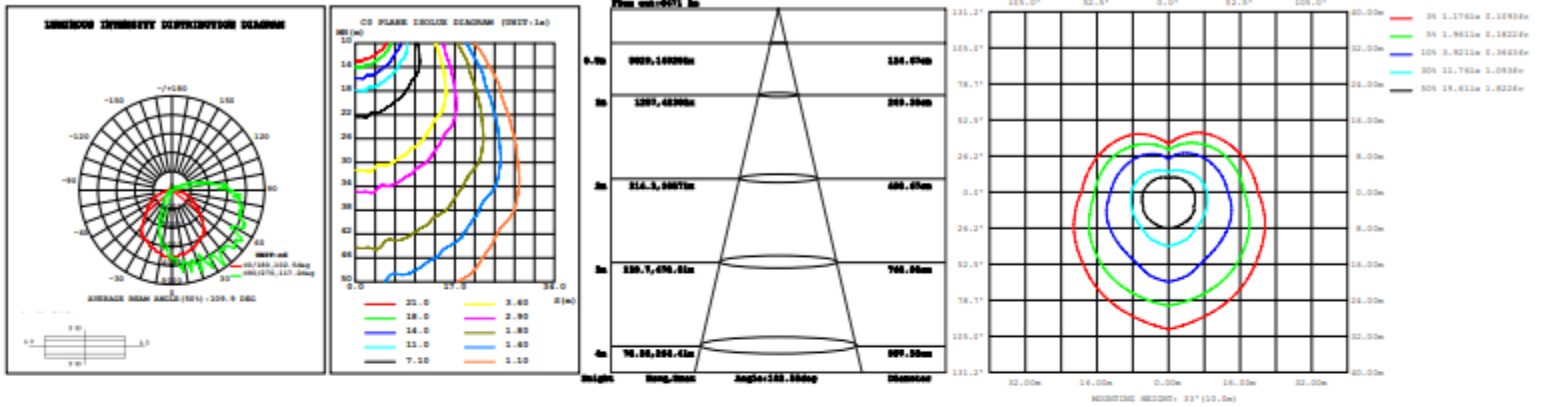

ISOLUX DIAGRAM

PHOTOMETRICS

WSD-GWP-3567W27-50K (30W@5000K)

LUMINOUS INTENSITY DISTRIBUTION DIAGRAM

AVERAGE BEAM ANGLE(50%):108.5 DEG

ISOLUX DIAGRAM

WSD-GWP-3567W27-50K (50W@5000K)

LUMINOUS INTENSITY DISTRIBUTION DIAGRAM

AVERAGE BEAM ANGLE(50%):108.7 DEG

ISOLUX DIAGRAM

WSD-GWP-3567W27-50K (60W@5000K)

LUMINOUS INTENSITY DISTRIBUTION DIAGRAM

AVERAGE BEAM ANGLE(50%):108.5 DEG

ISOLUX DIAGRAM

PHOTOMETRICS

WSD-GWP2842567W27-345K (28W&4000K)

WSD-GWP2842567W27-345K (42W&4000K)

WSD-GWP2842567W27-345K (56W&4000K)

PHOTOMETRICS

WSD-GWP2842567W27-345K (70W&4000K)

WSD-GWP48729612W27-345K (48W&4000K)

WSD-GWP48729612W27-345K (72W&4000K)

PHOTOMETRICS

WSD-GWP48729612W27-345K (96W&4000K)