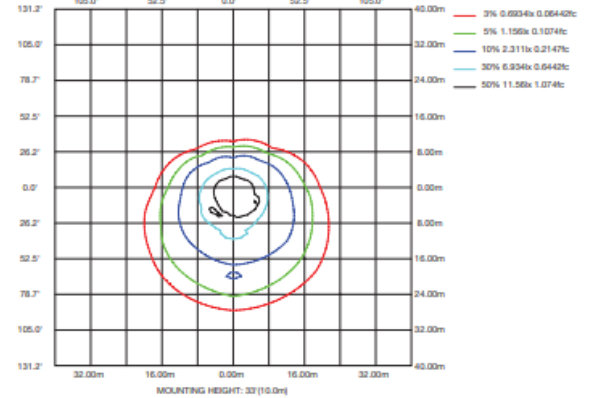

PHOTOMETRICS

WSD-GWP-05W27-50K

LUMINOUS INTENSITY DISTRIBUTION DIAGRAM

AVERAGE BEAM ANGLE(50%):68.6 DEG

C0 PLANE ISOLUX DIAGRAM (UNIT:lx)

ISOLUX DIAGRAM

WSD-GWP-07W27-50K

LUMINOUS INTENSITY DISTRIBUTION DIAGRAM

AVERAGE BEAM ANGLE(50%):69.4 DEG

C0 PLANE ISOLUX DIAGRAM (UNIT:lx)

ISOLUX DIAGRAM

WSD-GWP-10W27-50K

LUMINOUS INTENSITY DISTRIBUTION DIAGRAM

AVERAGE BEAM ANGLE(50%):79.0 DEG

C0 PLANE ISOLUX DIAGRAM (UNIT:lx)

ISOLUX DIAGRAM

PHOTOMETRICS

WSD-GWP-3567W27-50K (30W@5000K)

LUMINOUS INTENSITY DISTRIBUTION DIAGRAM

AVERAGE BEAM ANGLE(50%):108.5 DEG

ISOLUX DIAGRAM

WSD-GWP-3567W27-50K (50W@5000K)

LUMINOUS INTENSITY DISTRIBUTION DIAGRAM

AVERAGE BEAM ANGLE(50%):108.7 DEG

ISOLUX DIAGRAM

WSD-GWP-3567W27-50K (60W@5000K)

LUMINOUS INTENSITY DISTRIBUTION DIAGRAM

AVERAGE BEAM ANGLE(50%):108.5 DEG

ISOLUX DIAGRAM

PHOTOMETRICS

WSD-GWP2842567W27-345K (28W&4000K)