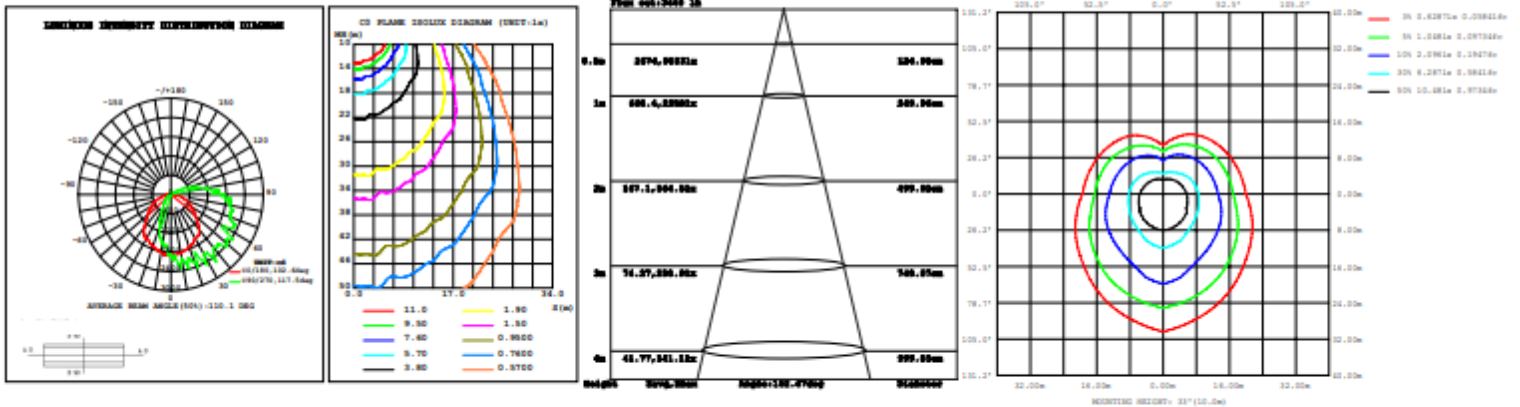

AVERAGE BEAM ANGLE(50%):69.4 DEG

C0 PLANE ISOLUX DIAGRAM (UNIT:lx)

ISOLUX DIAGRAM

WSD-GWP-10W27-50K

LUMINOUS INTENSITY DISTRIBUTION DIAGRAM

AVERAGE BEAM ANGLE(50%):79.0 DEG

C0 PLANE ISOLUX DIAGRAM (UNIT:lx)

ISOLUX DIAGRAM

PHOTOMETRICS

WSD-GWP-3567W27-50K (30W@5000K)

LUMINOUS INTENSITY DISTRIBUTION DIAGRAM

AVERAGE BEAM ANGLE(50%):108.5 DEG

ISOLUX DIAGRAM

WSD-GWP-3567W27-50K (50W@5000K)

LUMINOUS INTENSITY DISTRIBUTION DIAGRAM

AVERAGE BEAM ANGLE(50%):108.7 DEG

ISOLUX DIAGRAM

WSD-GWP-3567W27-50K (60W@5000K)

LUMINOUS INTENSITY DISTRIBUTION DIAGRAM

AVERAGE BEAM ANGLE(50%):108.5 DEG

ISOLUX DIAGRAM

PHOTOMETRICS

WSD-GWP2842567W27-345K (28W&4000K)

WSD-GWP2842567W27-345K (42W&4000K)

WSD-GWP2842567W27-345K (56W&4000K)

PHOTOMETRICS

WSD-GWP2842567W27-345K (70W&4000K)

WSD-GWP48729612W27-345K (48W&4000K)

WSD-GWP48729612W27-345K (72W&4000K)

PHOTOMETRICS

WSD-GWP48729612W27-345K (96W&4000K)