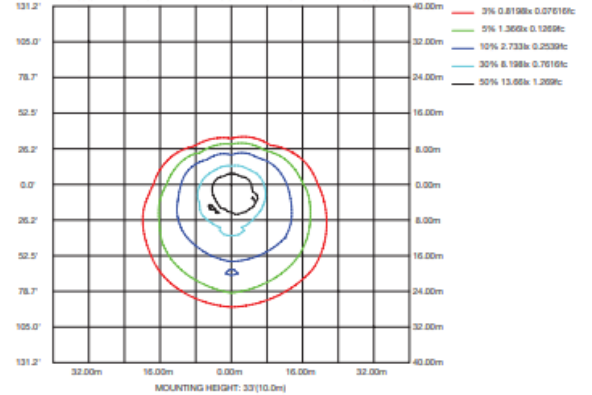

PHOTOMETRICS

WSD-GWP-05W27-50K

LUMINOUS INTENSITY DISTRIBUTION DIAGRAM

AVERAGE BEAM ANGLE(50%):68.6 DEG

C0 PLANE ISOLUX DIAGRAM (UNIT:lx)

ISOLUX DIAGRAM

WSD-GWP-07W27-50K

LUMINOUS INTENSITY DISTRIBUTION DIAGRAM

AVERAGE BEAM ANGLE(50%):69.4 DEG

C0 PLANE ISOLUX DIAGRAM (UNIT:lx)

ISOLUX DIAGRAM

WSD-GWP-10W27-50K

LUMINOUS INTENSITY DISTRIBUTION DIAGRAM

AVERAGE BEAM ANGLE(50%):79.0 DEG

C0 PLANE ISOLUX DIAGRAM (UNIT:lx)

ISOLUX DIAGRAM

PHOTOMETRICS

WSD-GWP-3567W27-50K (30W@5000K)

LUMINOUS INTENSITY DISTRIBUTION DIAGRAM

AVERAGE BEAM ANGLE(50%):108.5 DEG

ISOLUX DIAGRAM

WSD-GWP-3567W27-50K (50W@5000K)

LUMINOUS INTENSITY DISTRIBUTION DIAGRAM

AVERAGE BEAM ANGLE(50%):108.7 DEG

ISOLUX DIAGRAM

WSD-GWP-3567W27-50K (60W@5000K)

LUMINOUS INTENSITY DISTRIBUTION DIAGRAM

AVERAGE BEAM ANGLE(50%):108.5 DEG

ISOLUX DIAGRAM

PHOTOMETRICS

WSD-GWP2842567W27-345K (28W&4000K)