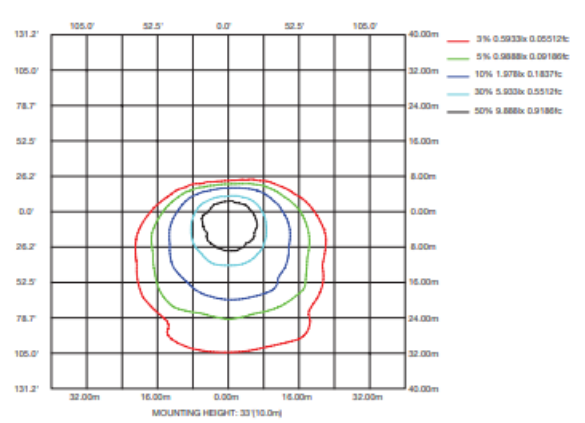

PHOTOMETRICS

WSD-GWP-05W27-50K

LUMINOUS INTENSITY DISTRIBUTION DIAGRAM

AVERAGE BEAM ANGLE(50%):68.6 DEG

C0 PLANE ISOLUX DIAGRAM (UNIT:lx)

ISOLUX DIAGRAM

WSD-GWP-07W27-50K

LUMINOUS INTENSITY DISTRIBUTION DIAGRAM

AVERAGE BEAM ANGLE(50%):69.4 DEG

C0 PLANE ISOLUX DIAGRAM (UNIT:lx)

ISOLUX DIAGRAM

WSD-GWP-10W27-50K

LUMINOUS INTENSITY DISTRIBUTION DIAGRAM

AVERAGE BEAM ANGLE(50%):79.0 DEG

C0 PLANE ISOLUX DIAGRAM (UNIT:lx)

ISOLUX DIAGRAM

PHOTOMETRICS

WSD-GWP-3567W27-50K (30W@5000K)

LUMINOUS INTENSITY DISTRIBUTION DIAGRAM

AVERAGE BEAM ANGLE(50%):108.5 DEG

ISOLUX DIAGRAM

WSD-GWP-3567W27-50K (50W@5000K)

LUMINOUS INTENSITY DISTRIBUTION DIAGRAM

AVERAGE BEAM ANGLE(50%):108.7 DEG

ISOLUX DIAGRAM

WSD-GWP-3567W27-50K (60W@5000K)

LUMINOUS INTENSITY DISTRIBUTION DIAGRAM

AVERAGE BEAM ANGLE(50%):108.5 DEG

ISOLUX DIAGRAM

PHOTOMETRICS

WSD-GWP2842567W27-345K (28W&4000K)