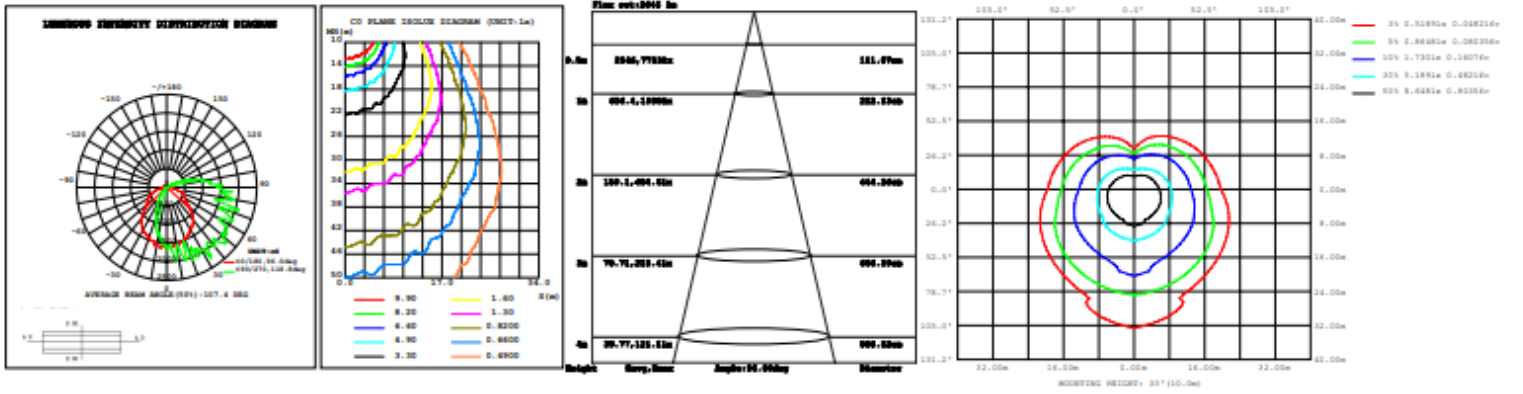

WSD-GWP2842567W27-345K (42W&4000K)