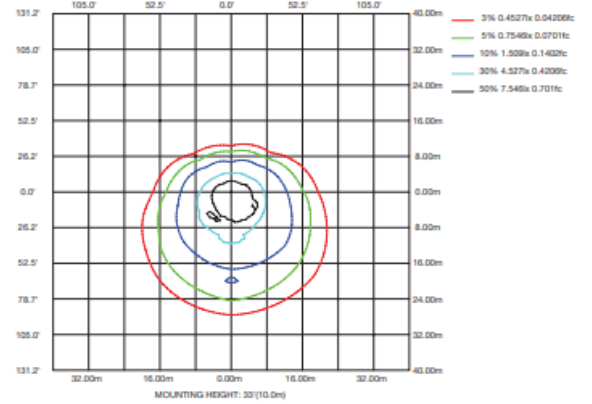

PHOTOMETRICS

WSD-GWP-05W27-50K

LUMINOUS INTENSITY DISTRIBUTION DIAGRAM

AVERAGE BEAM ANGLE(50%):68.6 DEG

C0 PLANE ISOLUX DIAGRAM (UNIT:lx)

ISOLUX DIAGRAM

WSD-GWP-07W27-50K

LUMINOUS INTENSITY DISTRIBUTION DIAGRAM

AVERAGE BEAM ANGLE(50%):69.4 DEG

C0 PLANE ISOLUX DIAGRAM (UNIT:lx)

ISOLUX DIAGRAM

WSD-GWP-10W27-50K

LUMINOUS INTENSITY DISTRIBUTION DIAGRAM

AVERAGE BEAM ANGLE(50%):79.0 DEG

C0 PLANE ISOLUX DIAGRAM (UNIT:lx)

ISOLUX DIAGRAM

PHOTOMETRICS

WSD-GWP-3567W27-50K (30W@5000K)

LUMINOUS INTENSITY DISTRIBUTION DIAGRAM

AVERAGE BEAM ANGLE(50%):108.5 DEG

ISOLUX DIAGRAM

WSD-GWP-3567W27-50K (50W@5000K)

LUMINOUS INTENSITY DISTRIBUTION DIAGRAM

AVERAGE BEAM ANGLE(50%):108.7 DEG

ISOLUX DIAGRAM

WSD-GWP-3567W27-50K (60W@5000K)

LUMINOUS INTENSITY DISTRIBUTION DIAGRAM

AVERAGE BEAM ANGLE(50%):108.5 DEG

ISOLUX DIAGRAM

PHOTOMETRICS

WSD-GWP2842567W27-345K (28W&4000K)