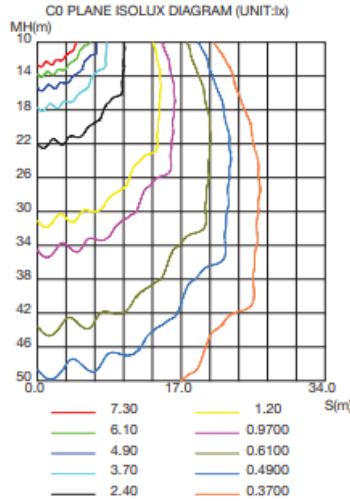

PHOTOMETRICS

WSD-GWP-05W27-50K

LUMINOUS INTENSITY DISTRIBUTION DIAGRAM

AVERAGE BEAM ANGLE(50%):68.6 DEG

C0 PLANE ISOLUX DIAGRAM (UNIT:lx)

ISOLUX DIAGRAM

WSD-GWP-07W27-50K

LUMINOUS INTENSITY DISTRIBUTION DIAGRAM

AVERAGE BEAM ANGLE(50%):69.4 DEG

C0 PLANE ISOLUX DIAGRAM (UNIT:lx)

ISOLUX DIAGRAM

WSD-GWP-10W27-50K

LUMINOUS INTENSITY DISTRIBUTION DIAGRAM

AVERAGE BEAM ANGLE(50%):79.0 DEG

C0 PLANE ISOLUX DIAGRAM (UNIT:lx)

ISOLUX DIAGRAM

PHOTOMETRICS

WSD-GWP-3567W27-50K (30W@5000K)

LUMINOUS INTENSITY DISTRIBUTION DIAGRAM

AVERAGE BEAM ANGLE(50%):108.5 DEG

ISOLUX DIAGRAM

WSD-GWP-3567W27-50K (50W@5000K)

LUMINOUS INTENSITY DISTRIBUTION DIAGRAM

AVERAGE BEAM ANGLE(50%):108.7 DEG

ISOLUX DIAGRAM

WSD-GWP-3567W27-50K (60W@5000K)

LUMINOUS INTENSITY DISTRIBUTION DIAGRAM

AVERAGE BEAM ANGLE(50%):108.5 DEG

ISOLUX DIAGRAM

PHOTOMETRICS

WSD-GWP2842567W27-345K (28W&4000K)