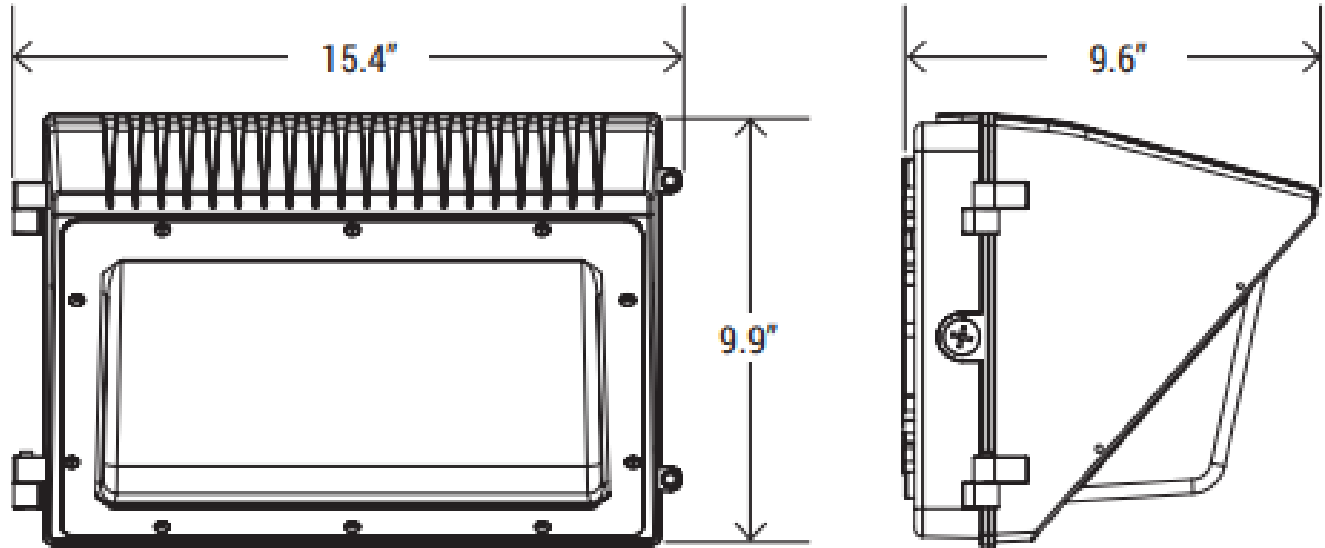

V1-WSD-GWP2842567W27-345K LED Outdoor Wall Pack, CCT, Adjustable Wattage

The Vima Décor Outdoor LED Wall Pack provides traditional architectural style with high-performance illumination. The rugged design protects internal components while the exterior finish provides a lasting appearance in outdoor environments.

Product Name: LED Outdoor Wall Pack, CCT, Adjustable Wattage
Item Number: V1-WSD-GWP2842567W27-345K

Length (in): 15.4
Height (in): 9.9
Depth (in): 9.6
Wattage Options: 28W, 42W, 56W, 70W
Lumens: 4590, 6149, 7740, 9593 (based on wattage selection)
Color Temp Options: 3000K, 4000K, 5000K
Color Rendering Index (CRI): 70
Finish: Dark Bronze
Voltage: AC 120-277V
Includes Photocell Light Sensor
Rated for Outdoor Wet Use
DLC Listed, UL Certified

PHOTOMETRICS

WSD-GWP-05W27-50K

LUMINOUS INTENSITY DISTRIBUTION DIAGRAM

AVERAGE BEAM ANGLE(50%):68.6 DEG

C0 PLANE ISOLUX DIAGRAM (UNIT:lx)

ISOLUX DIAGRAM

WSD-GWP-07W27-50K

LUMINOUS INTENSITY DISTRIBUTION DIAGRAM