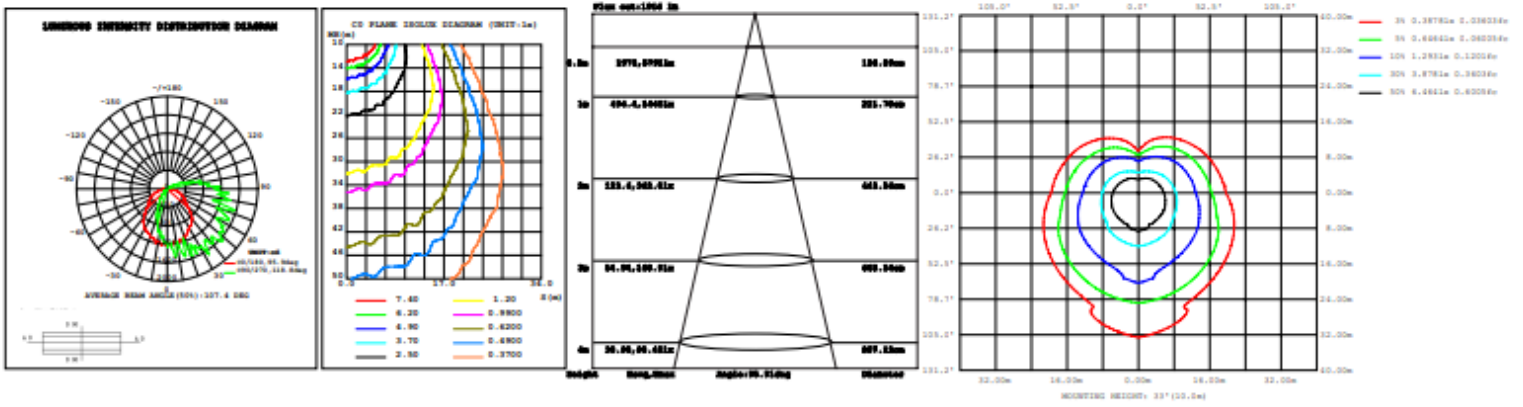

AVERAGE BEAM ANGLE(50%):69.4 DEG

C0 PLANE ISOLUX DIAGRAM (UNIT:lx)

ISOLUX DIAGRAM

WSD-GWP-10W27-50K

LUMINOUS INTENSITY DISTRIBUTION DIAGRAM

AVERAGE BEAM ANGLE(50%):79.0 DEG

C0 PLANE ISOLUX DIAGRAM (UNIT:lx)

ISOLUX DIAGRAM

PHOTOMETRICS

WSD-GWP-3567W27-50K (30W@5000K)

LUMINOUS INTENSITY DISTRIBUTION DIAGRAM

AVERAGE BEAM ANGLE(50%):108.5 DEG

ISOLUX DIAGRAM

WSD-GWP-3567W27-50K (50W@5000K)

LUMINOUS INTENSITY DISTRIBUTION DIAGRAM

AVERAGE BEAM ANGLE(50%):108.7 DEG

ISOLUX DIAGRAM

WSD-GWP-3567W27-50K (60W@5000K)

LUMINOUS INTENSITY DISTRIBUTION DIAGRAM

AVERAGE BEAM ANGLE(50%):108.5 DEG

ISOLUX DIAGRAM

PHOTOMETRICS

WSD-GWP2842567W27-345K (28W&4000K)