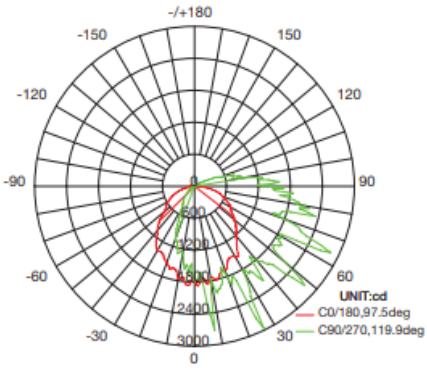

PHOTOMETRICS

WSD-GWP-05W27-50K

LUMINOUS INTENSITY DISTRIBUTION DIAGRAM

AVERAGE BEAM ANGLE(50%):68.6 DEG

C0 PLANE ISOLUX DIAGRAM (UNIT:lx)

ISOLUX DIAGRAM

WSD-GWP-07W27-50K

LUMINOUS INTENSITY DISTRIBUTION DIAGRAM

AVERAGE BEAM ANGLE(50%):69.4 DEG

C0 PLANE ISOLUX DIAGRAM (UNIT:lx)

ISOLUX DIAGRAM

WSD-GWP-10W27-50K

LUMINOUS INTENSITY DISTRIBUTION DIAGRAM

AVERAGE BEAM ANGLE(50%):79.0 DEG

C0 PLANE ISOLUX DIAGRAM (UNIT:lx)

ISOLUX DIAGRAM

PHOTOMETRICS

WSD-GWP-3567W27-50K (30W@5000K)

LUMINOUS INTENSITY DISTRIBUTION DIAGRAM

AVERAGE BEAM ANGLE(50%):108.5 DEG

ISOLUX DIAGRAM

WSD-GWP-3567W27-50K (50W@5000K)

LUMINOUS INTENSITY DISTRIBUTION DIAGRAM

AVERAGE BEAM ANGLE(50%):108.7 DEG

ISOLUX DIAGRAM

WSD-GWP-3567W27-50K (60W@5000K)

LUMINOUS INTENSITY DISTRIBUTION DIAGRAM

AVERAGE BEAM ANGLE(50%):108.5 DEG

ISOLUX DIAGRAM

PHOTOMETRICS

WSD-GWP2842567W27-345K (28W&4000K)