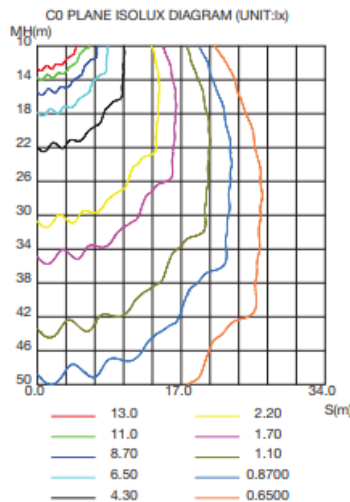

AVERAGE BEAM ANGLE(50%):69.4 DEG

C0 PLANE ISOLUX DIAGRAM (UNIT:lx)

ISOLUX DIAGRAM

WSD-GWP-10W27-50K

LUMINOUS INTENSITY DISTRIBUTION DIAGRAM

AVERAGE BEAM ANGLE(50%):79.0 DEG

C0 PLANE ISOLUX DIAGRAM (UNIT:lx)

ISOLUX DIAGRAM

PHOTOMETRICS

WSD-GWP-3567W27-50K (30W@5000K)

LUMINOUS INTENSITY DISTRIBUTION DIAGRAM

AVERAGE BEAM ANGLE(50%):108.5 DEG

ISOLUX DIAGRAM

WSD-GWP-3567W27-50K (50W@5000K)

LUMINOUS INTENSITY DISTRIBUTION DIAGRAM

AVERAGE BEAM ANGLE(50%):108.7 DEG

ISOLUX DIAGRAM

WSD-GWP-3567W27-50K (60W@5000K)

LUMINOUS INTENSITY DISTRIBUTION DIAGRAM

AVERAGE BEAM ANGLE(50%):108.5 DEG

ISOLUX DIAGRAM

PHOTOMETRICS

WSD-GWP2842567W27-345K (28W&4000K)

WSD-GWP2842567W27-345K (42W&4000K)

WSD-GWP2842567W27-345K (56W&4000K)

PHOTOMETRICS

WSD-GWP2842567W27-345K (70W&4000K)

WSD-GWP48729612W27-345K (48W&4000K)

WSD-GWP48729612W27-345K (72W&4000K)

PHOTOMETRICS

WSD-GWP48729612W27-345K (96W&4000K)