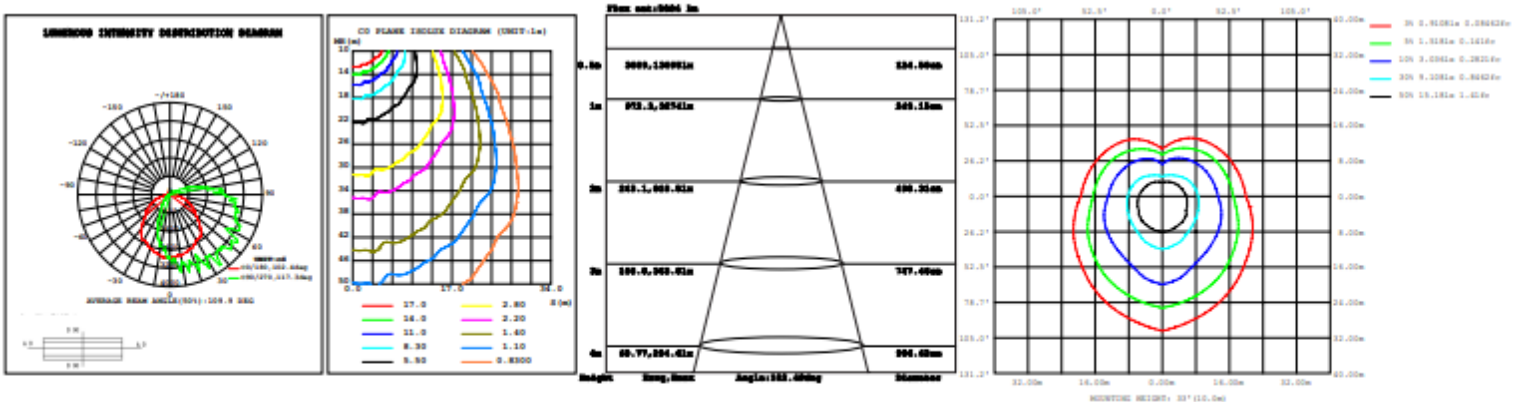

ISOLUX DIAGRAM

PHOTOMETRICS

WSD-GWP-3567W27-50K (30W@5000K)

LUMINOUS INTENSITY DISTRIBUTION DIAGRAM

AVERAGE BEAM ANGLE(50%):108.5 DEG

ISOLUX DIAGRAM

WSD-GWP-3567W27-50K (50W@5000K)

LUMINOUS INTENSITY DISTRIBUTION DIAGRAM

AVERAGE BEAM ANGLE(50%):108.7 DEG

ISOLUX DIAGRAM

WSD-GWP-3567W27-50K (60W@5000K)

LUMINOUS INTENSITY DISTRIBUTION DIAGRAM

AVERAGE BEAM ANGLE(50%):108.5 DEG

ISOLUX DIAGRAM

PHOTOMETRICS

WSD-GWP2842567W27-345K (28W&4000K)

WSD-GWP2842567W27-345K (42W&4000K)

WSD-GWP2842567W27-345K (56W&4000K)

PHOTOMETRICS

WSD-GWP2842567W27-345K (70W&4000K)

WSD-GWP48729612W27-345K (48W&4000K)

WSD-GWP48729612W27-345K (72W&4000K)

PHOTOMETRICS

WSD-GWP48729612W27-345K (96W&4000K)