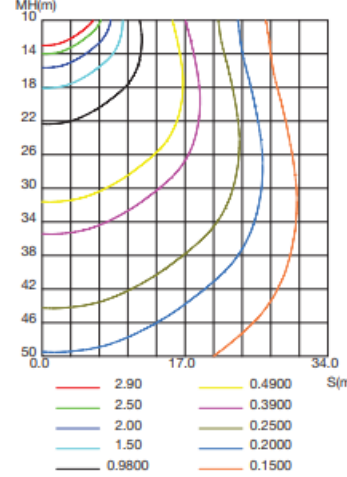

PHOTOMETRICS

WSD-GWP-05W27-50K

LUMINOUS INTENSITY DISTRIBUTION DIAGRAM

AVERAGE BEAM ANGLE(50%):68.6 DEG

C0 PLANE ISOLUX DIAGRAM (UNIT:lx)

ISOLUX DIAGRAM

WSD-GWP-07W27-50K

LUMINOUS INTENSITY DISTRIBUTION DIAGRAM

AVERAGE BEAM ANGLE(50%):69.4 DEG

C0 PLANE ISOLUX DIAGRAM (UNIT:lx)

ISOLUX DIAGRAM

WSD-GWP-10W27-50K

LUMINOUS INTENSITY DISTRIBUTION DIAGRAM

AVERAGE BEAM ANGLE(50%):79.0 DEG

C0 PLANE ISOLUX DIAGRAM (UNIT:lx)

ISOLUX DIAGRAM

PHOTOMETRICS

WSD-GWP-3567W27-50K (30W@5000K)

LUMINOUS INTENSITY DISTRIBUTION DIAGRAM

AVERAGE BEAM ANGLE(50%):108.5 DEG

ISOLUX DIAGRAM

WSD-GWP-3567W27-50K (50W@5000K)

LUMINOUS INTENSITY DISTRIBUTION DIAGRAM

AVERAGE BEAM ANGLE(50%):108.7 DEG

ISOLUX DIAGRAM

WSD-GWP-3567W27-50K (60W@5000K)

LUMINOUS INTENSITY DISTRIBUTION DIAGRAM

AVERAGE BEAM ANGLE(50%):108.5 DEG

ISOLUX DIAGRAM

PHOTOMETRICS

WSD-GWP2842567W27-345K (28W&4000K)