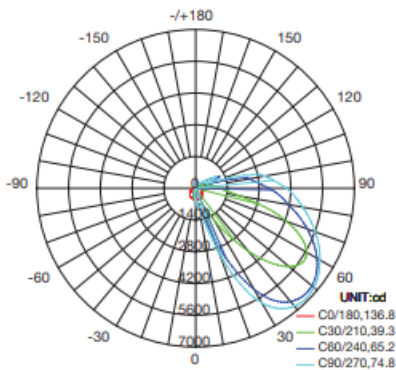

PHOTOMETRICS

WSD-GWP-05W27-50K

LUMINOUS INTENSITY DISTRIBUTION DIAGRAM

AVERAGE BEAM ANGLE(50%):68.6 DEG

C0 PLANE ISOLUX DIAGRAM (UNIT:lx)

ISOLUX DIAGRAM

WSD-GWP-07W27-50K

LUMINOUS INTENSITY DISTRIBUTION DIAGRAM

AVERAGE BEAM ANGLE(50%):69.4 DEG

C0 PLANE ISOLUX DIAGRAM (UNIT:lx)

ISOLUX DIAGRAM

WSD-GWP-10W27-50K

LUMINOUS INTENSITY DISTRIBUTION DIAGRAM

AVERAGE BEAM ANGLE(50%):79.0 DEG

C0 PLANE ISOLUX DIAGRAM (UNIT:lx)

ISOLUX DIAGRAM

PHOTOMETRICS

WSD-GWP-3567W27-50K (30W@5000K)

LUMINOUS INTENSITY DISTRIBUTION DIAGRAM

AVERAGE BEAM ANGLE(50%):108.5 DEG

ISOLUX DIAGRAM

WSD-GWP-3567W27-50K (50W@5000K)

LUMINOUS INTENSITY DISTRIBUTION DIAGRAM

AVERAGE BEAM ANGLE(50%):108.7 DEG

ISOLUX DIAGRAM

WSD-GWP-3567W27-50K (60W@5000K)

LUMINOUS INTENSITY DISTRIBUTION DIAGRAM

AVERAGE BEAM ANGLE(50%):108.5 DEG

ISOLUX DIAGRAM

PHOTOMETRICS

WSD-GWP2842567W27-345K (28W&4000K)