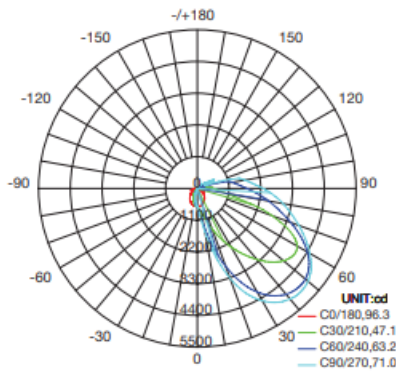

PHOTOMETRICS

WSD-GWP-05W27-50K

LUMINOUS INTENSITY DISTRIBUTION DIAGRAM

AVERAGE BEAM ANGLE(50%):68.6 DEG

C0 PLANE ISOLUX DIAGRAM (UNIT:lx)

ISOLUX DIAGRAM

WSD-GWP-07W27-50K

LUMINOUS INTENSITY DISTRIBUTION DIAGRAM

AVERAGE BEAM ANGLE(50%):69.4 DEG

C0 PLANE ISOLUX DIAGRAM (UNIT:lx)

ISOLUX DIAGRAM

WSD-GWP-10W27-50K

LUMINOUS INTENSITY DISTRIBUTION DIAGRAM

AVERAGE BEAM ANGLE(50%):79.0 DEG

C0 PLANE ISOLUX DIAGRAM (UNIT:lx)

ISOLUX DIAGRAM

PHOTOMETRICS

WSD-GWP-3567W27-50K (30W@5000K)

LUMINOUS INTENSITY DISTRIBUTION DIAGRAM

AVERAGE BEAM ANGLE(50%):108.5 DEG

ISOLUX DIAGRAM

WSD-GWP-3567W27-50K (50W@5000K)

LUMINOUS INTENSITY DISTRIBUTION DIAGRAM

AVERAGE BEAM ANGLE(50%):108.7 DEG

ISOLUX DIAGRAM

WSD-GWP-3567W27-50K (60W@5000K)

LUMINOUS INTENSITY DISTRIBUTION DIAGRAM

AVERAGE BEAM ANGLE(50%):108.5 DEG

ISOLUX DIAGRAM

PHOTOMETRICS

WSD-GWP2842567W27-345K (28W&4000K)