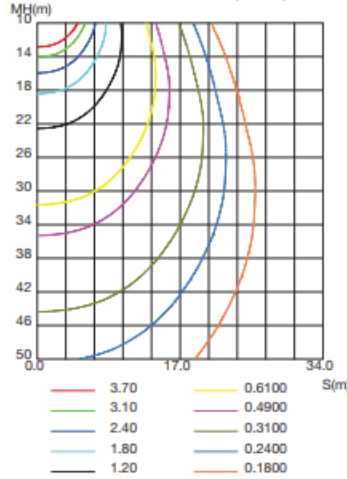

Product Name: LED Outdoor Wall Pack, CCT, Adjustable Wattage
Item Number: V1-WSD-GWP2842567W27-345K

Length (in): 15.4
Height (in): 9.9
Depth (in): 9.6
Wattage Options: 28W, 42W, 56W, 70W
Lumens: 4590, 6149, 7740, 9593 (based on wattage selection)
Color Temp Options: 3000K, 4000K, 5000K
Color Rendering Index (CRI): 70
Finish: Dark Bronze
Voltage: AC 120-277V
Includes Photocell Light Sensor
Rated for Outdoor Wet Use
DLC Listed, UL Certified

PHOTOMETRICS

WSD-GWP-05W27-50K

LUMINOUS INTENSITY DISTRIBUTION DIAGRAM

AVERAGE BEAM ANGLE(50%):68.6 DEG

C0 PLANE ISOLUX DIAGRAM (UNIT:lx)

ISOLUX DIAGRAM

WSD-GWP-07W27-50K

LUMINOUS INTENSITY DISTRIBUTION DIAGRAM

AVERAGE BEAM ANGLE(50%):69.4 DEG

C0 PLANE ISOLUX DIAGRAM (UNIT:lx)

ISOLUX DIAGRAM

WSD-GWP-10W27-50K

LUMINOUS INTENSITY DISTRIBUTION DIAGRAM

AVERAGE BEAM ANGLE(50%):79.0 DEG

C0 PLANE ISOLUX DIAGRAM (UNIT:lx)

WSD-GWP2842567W27-345K (42W&4000K)

WSD-GWP2842567W27-345K (56W&4000K)

PHOTOMETRICS

WSD-GWP2842567W27-345K (70W&4000K)

WSD-GWP48729612W27-345K (48W&4000K)

WSD-GWP48729612W27-345K (72W&4000K)

PHOTOMETRICS

WSD-GWP48729612W27-345K (96W&4000K)