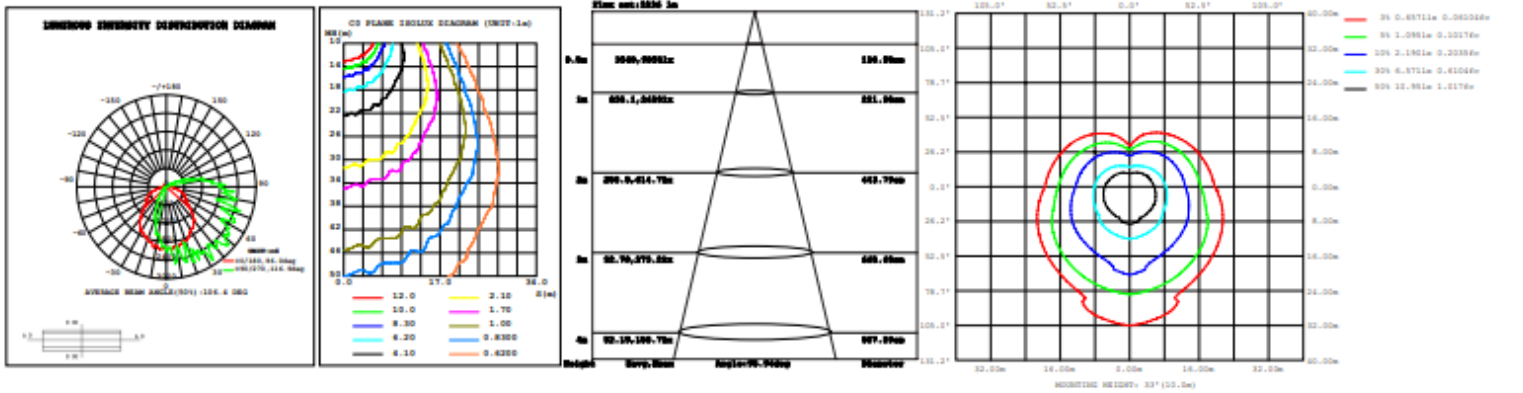

WSD-GWP2842567W27-345K (70W&4000K)

WSD-GWP2842567W27-345K (56W&4000K)