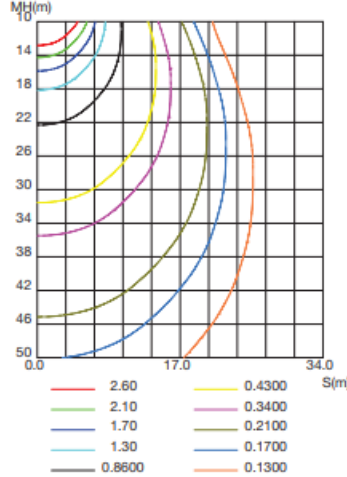

Product Name: LED Outdoor Wall Pack, CCT, Adjustable Wattage
Item Number: V1-WSD-GWP2842567W27-345K

Length (in): 15.4
Height (in): 9.9
Depth (in): 9.6
Wattage Options: 28W, 42W, 56W, 70W
Lumens: 4590, 6149, 7740, 9593 (based on wattage selection)
Color Temp Options: 3000K, 4000K, 5000K
Color Rendering Index (CRI): 70
Finish: Dark Bronze
Voltage: AC 120-277V
Includes Photocell Light Sensor
Rated for Outdoor Wet Use
DLC Listed, UL Certified

PHOTOMETRICS

WSD-GWP-05W27-50K

LUMINOUS INTENSITY DISTRIBUTION DIAGRAM

AVERAGE BEAM ANGLE(50%):68.6 DEG

C0 PLANE ISOLUX DIAGRAM (UNIT:lx)

ISOLUX DIAGRAM

WSD-GWP-07W27-50K

LUMINOUS INTENSITY DISTRIBUTION DIAGRAM

AVERAGE BEAM ANGLE(50%):69.4 DEG

C0 PLANE ISOLUX DIAGRAM (UNIT:lx)

ISOLUX DIAGRAM

WSD-GWP-10W27-50K

LUMINOUS INTENSITY DISTRIBUTION DIAGRAM

AVERAGE BEAM ANGLE(50%):79.0 DEG

C0 PLANE ISOLUX DIAGRAM (UNIT:lx)

ISOLUX DIAGRAM

PHOTOMETRICS

WSD-GWP-3567W27-50K (30W@5000K)

LUMINOUS INTENSITY DISTRIBUTION DIAGRAM

AVERAGE BEAM ANGLE(50%):108.5 DEG

ISOLUX DIAGRAM

WSD-GWP-3567W27-50K (50W@5000K)

LUMINOUS INTENSITY DISTRIBUTION DIAGRAM