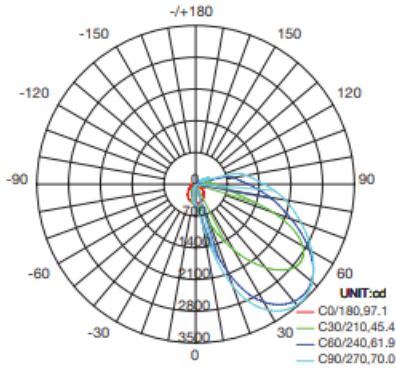

Product Name: LED Outdoor Wall Pack, CCT, Adjustable Wattage
Item Number: V1-WSD-GWP2842567W27-345K

Length (in): 15.4
Height (in): 9.9
Depth (in): 9.6
Wattage Options: 28W, 42W, 56W, 70W
Lumens: 4590, 6149, 7740, 9593 (based on wattage selection)
Color Temp Options: 3000K, 4000K, 5000K
Color Rendering Index (CRI): 70
Finish: Dark Bronze
Voltage: AC 120-277V
Includes Photocell Light Sensor
Rated for Outdoor Wet Use
DLC Listed, UL Certified

PHOTOMETRICS

WSD-GWP-05W27-50K

LUMINOUS INTENSITY DISTRIBUTION DIAGRAM

AVERAGE BEAM ANGLE(50%):68.6 DEG

C0 PLANE ISOLUX DIAGRAM (UNIT:lx)

ISOLUX DIAGRAM

WSD-GWP-07W27-50K

LUMINOUS INTENSITY DISTRIBUTION DIAGRAM

AVERAGE BEAM ANGLE(50%):69.4 DEG

C0 PLANE ISOLUX DIAGRAM (UNIT:lx)

ISOLUX DIAGRAM

WSD-GWP-10W27-50K

LUMINOUS INTENSITY DISTRIBUTION DIAGRAM

AVERAGE BEAM ANGLE(50%):79.0 DEG

C0 PLANE ISOLUX DIAGRAM (UNIT:lx)

AVERAGE BEAM ANGLE(50%):108.7 DEG

ISOLUX DIAGRAM

WSD-GWP-3567W27-50K (60W@5000K)

LUMINOUS INTENSITY DISTRIBUTION DIAGRAM

AVERAGE BEAM ANGLE(50%):108.5 DEG

ISOLUX DIAGRAM

PHOTOMETRICS

WSD-GWP2842567W27-345K (28W&4000K)