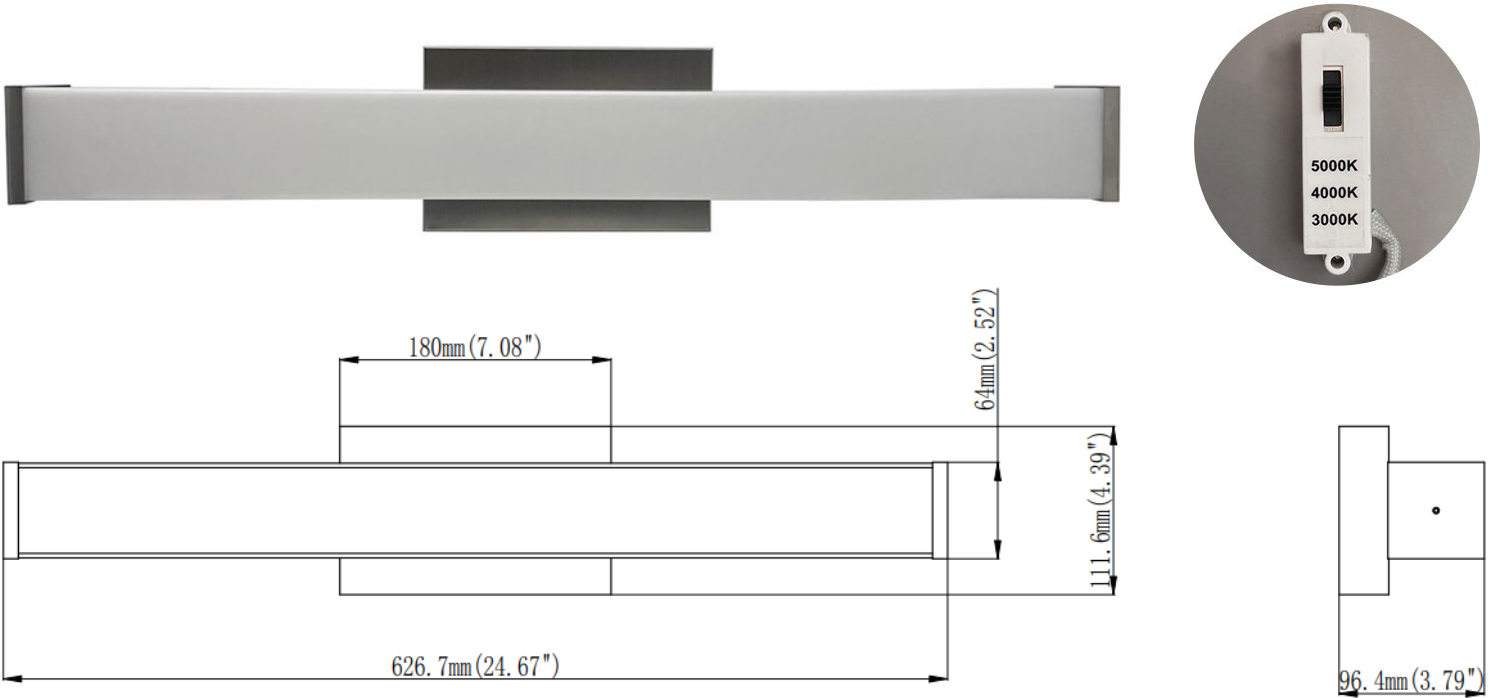

Introducing the Lyla LED Vanity Light Bar, a premium solution for elevating the elegance of any vanity space. This cutting-edge fixture boasts striking, immaculate lines, available in a sophisticated matte black or brushed nickel finish. Moreover, with the integrated CCT Switch, you gain the seamless ability to effortlessly customize the room's ambiance, tailored precisely to your preferences.

Product Name: 24" LED Vanity Light Bar  
Item Number: V1-WOR1-V238030  
Series: Lyla

Product Height (in): 4.39  
Product Width (in): 24.67  
Product Depth (in): 3.79  
Light Output: 25W LED  
Fixture Finish: Brushed Nickel, Matte Black  
Shade Finish: Frosted Acrylic  
Features: Changing Color Temperatures (CCT)  
3 Adjustable Color Temperatures: 3000K, 4000K, 5000K  
Triac Dimming: 100%-10%  
Rendering Index: 80+, PF90+  
Power: 120V AC, 50/60 HZ  
Integrated LED Module  
Suitable for Damp Locations

Available in Two Finish Options

Brushed Nickel

Matte Black