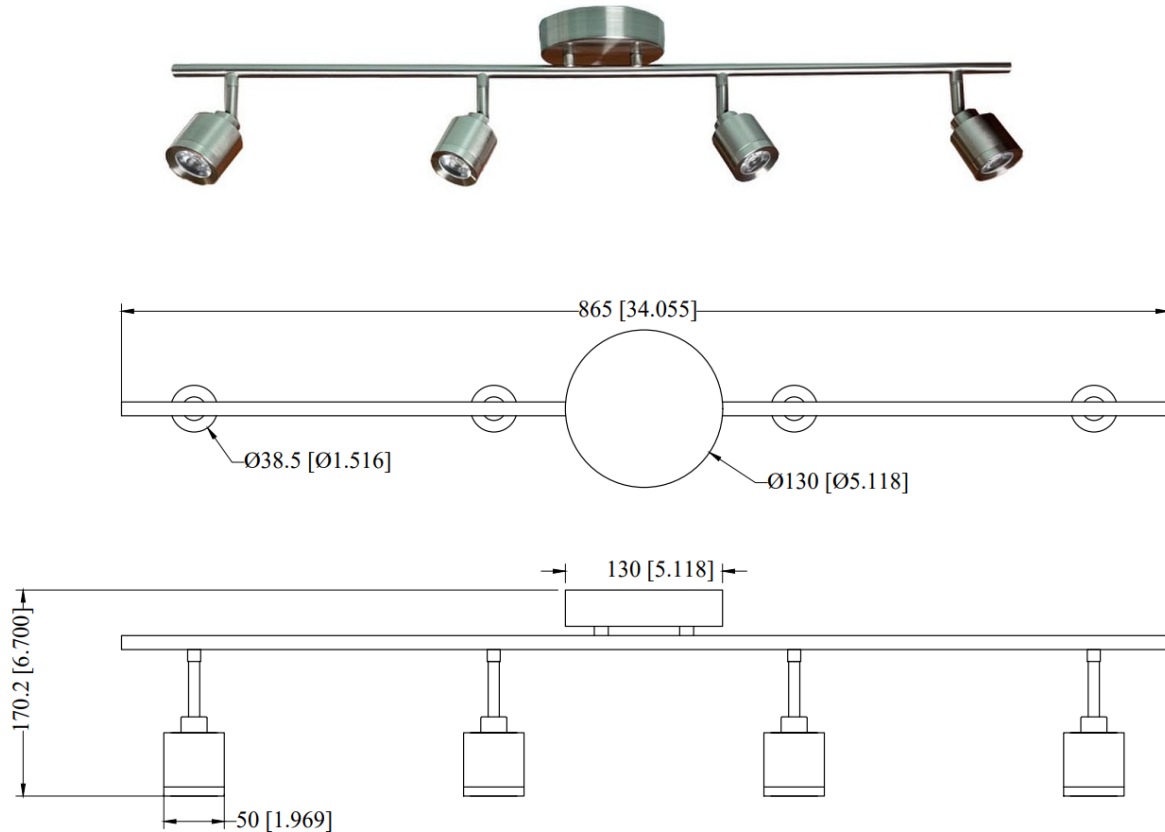

Vima's Duval LED 4-Light Track Light combines functionality with sleek design to add visual appeal to any kitchen.

Product Name: 4-Light LED Track Light
Series: Duval
Item Number: V1-CD-102004288

Product Length (in): 34
Product Height (in): 5.1
Product Depth (in): 6.7
Fixture Finish: Brushed Nickel, Matte Black
Light Source: Integrated LED
Color Temperature: 4000K
Brightness: 6W, 480lm (x4)
Color Rating Index: CRI90
Materials: Steel
Power: 120V
Certifications: ETL
Wet Rating: Damp

Available in Two Finish Options

Brushed Nickel

Matte Black