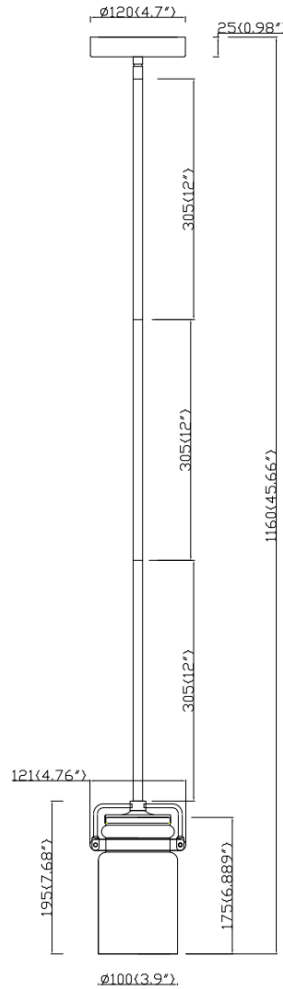

Add a touch of sophisticated, elegant light to your kitchen, bathroom or dining area with one of Vima Décor's transitional pendant lights.

Product Name: Pendant Light
Series Name: Lynn
Item Number: V1-GP6032N1MB

Diameter (in): 3.9
Height (in): 6.9
Fixture Finish: Matte Black
Glass Finish: Frosted
Glass Mounting: Ceiling
Number of Bulbs: 1 (not included)
Bulb Type: 1xE26
Power: 120V-AC UL Listed
Includes: 3x 12" Extension Rods in Matte Black