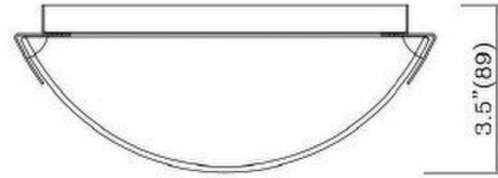

Our Sola wall sconce is the perfect addition to modern living rooms, bathrooms, and hallways. The clean look of the brushed frosted glass paired with a brushed nickel fixture finish is sure to bring a fresh feel to your space.

Product Name: Modern Wall Sconce
Series: Sola
Item Number: V1-GW9285N1

Product Height (in): 10
Product Width (in): 9.06
Product Depth (in): 3.5
Mounting: Wall
Fixture Finish: Brushed Nickel, Matte Black
Glass Finish: Brushed Frosted Glass
Number of Bulbs: 1 (not included)
Bulb Type: 1xE26
Certifications: UL