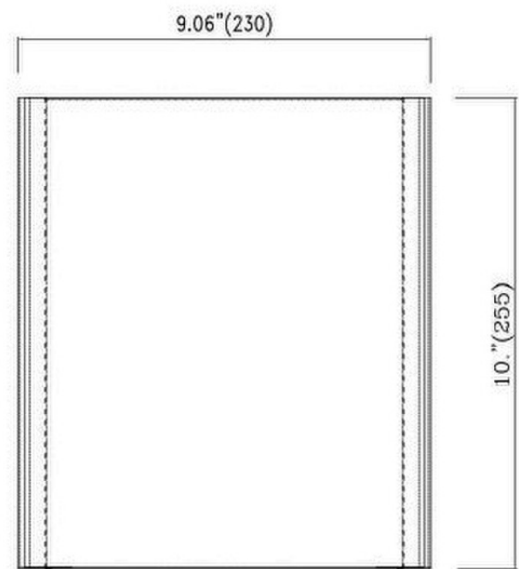

Product Name: Modern Wall Sconce
Series: Sola
Item Number: V1-GW9285N1

Product Height (in): 10
Product Width (in): 9.06
Product Depth (in): 3.5
Mounting: Wall
Fixture Finish: Brushed Nickel, Matte Black
Glass Finish: Brushed Frosted Glass
Number of Bulbs: 1 (not included)
Bulb Type: 1xE26
Certifications: UL