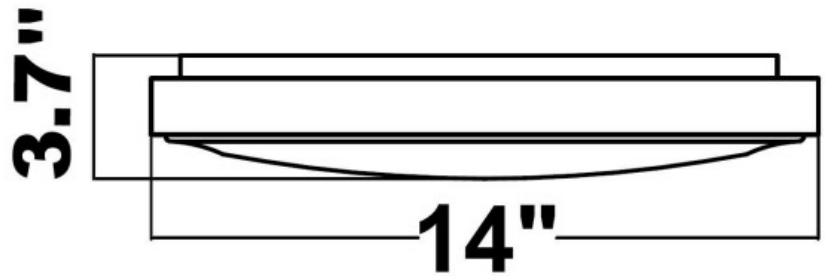

V1-WOR-CECY142CTDOB-1-3090-JBY Larchmont 14" Round LED Ceiling Light, CCT

The Larchmont Modern LED Ceiling Light provides a smooth, clean look for any bedroom, living room, dining room or hallway. This fixture features a circular silhouette with an opaque acrylic shade and brushed aluminum base. The integrated LED has a light output of 1620 lumens and features a Changing Color Temperature (CCT) allowing you to choose between 3000K Warm White, 4000K Daylight, or 5000K Bright White.

Product Name: 14" Round LED Ceiling Light, CCT
Series Name: Larchmont
Item Number: V1-WOR-CECY142CTDOB-1-3090-JBY

Diameter (in): 14
Height (in): 3.7
Light Output: 25W
LED Brightness: 1620 Lumens
Fixture Finish: Brushed Nickel Aluminum
Shade Finish: Opaque Acrylic
Features: Changing Color Temperatures (CCT) - 3 Choices
Color Temperature Options: 3000K, 4000K, 5000K
Rendering Index: 90+ , PF95+
Power: 120V AC, 50/60 HZ
Integrated LED Module
Suitable for Damp Locations
Certifications: UL, cUL, ES, ICES, FCC, T24, JA8, Energy Star