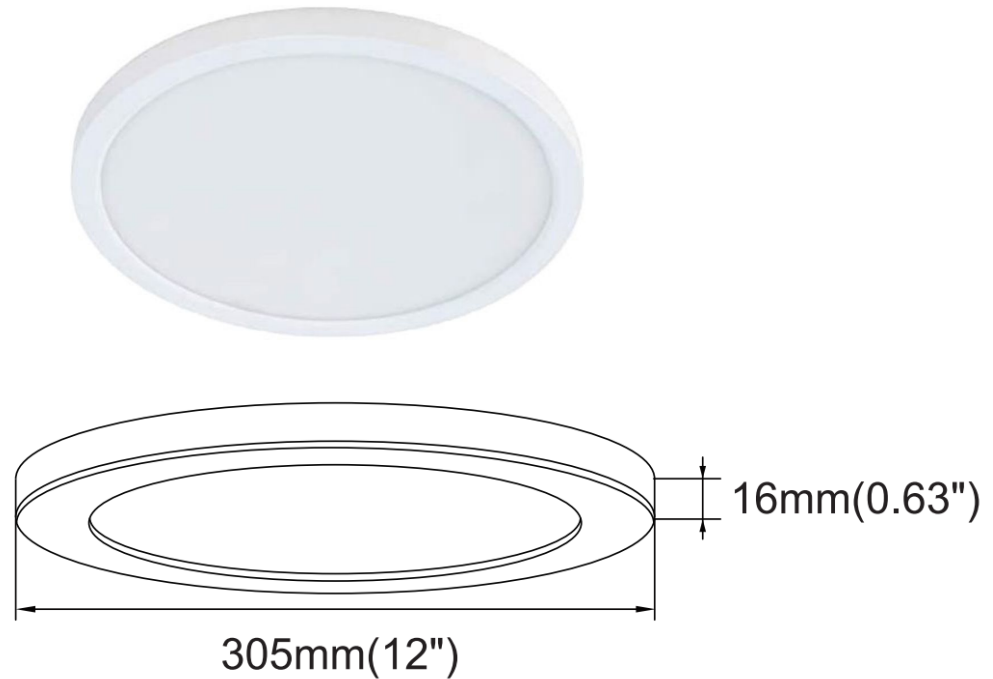

Looking for a modern, upscale light fixture for your living space? Vima Decor's LED color temperature changing flush mount light is the perfect low-profile solution! The ultra-slim profile of this fixture makes for an impressive addition to your space. This light fixture is simple to install, with an easy toggle switch between 3000k, 4000k and 5000k color temperature settings.

Product Name: 12" Round LED Flush Mount
Series Name: Nico
Item Number: V1-WOR-PL123-8030-01

Diameter (in): 12
Height (in): 0.63
Light Output: 25W LED
Shade Finish: Opaque Acrylic
Features: Changing Color Temperatures (CCT) - 3 Choices
Color Temperature Options: 3000K, 4000K, 5000K
Rendering Index: 80+ , PF90+
Power: 120V AC, 50/60 HZ
Integrated LED Module
Suitable for Damp Locations
Certifications: ETL, Energy Star