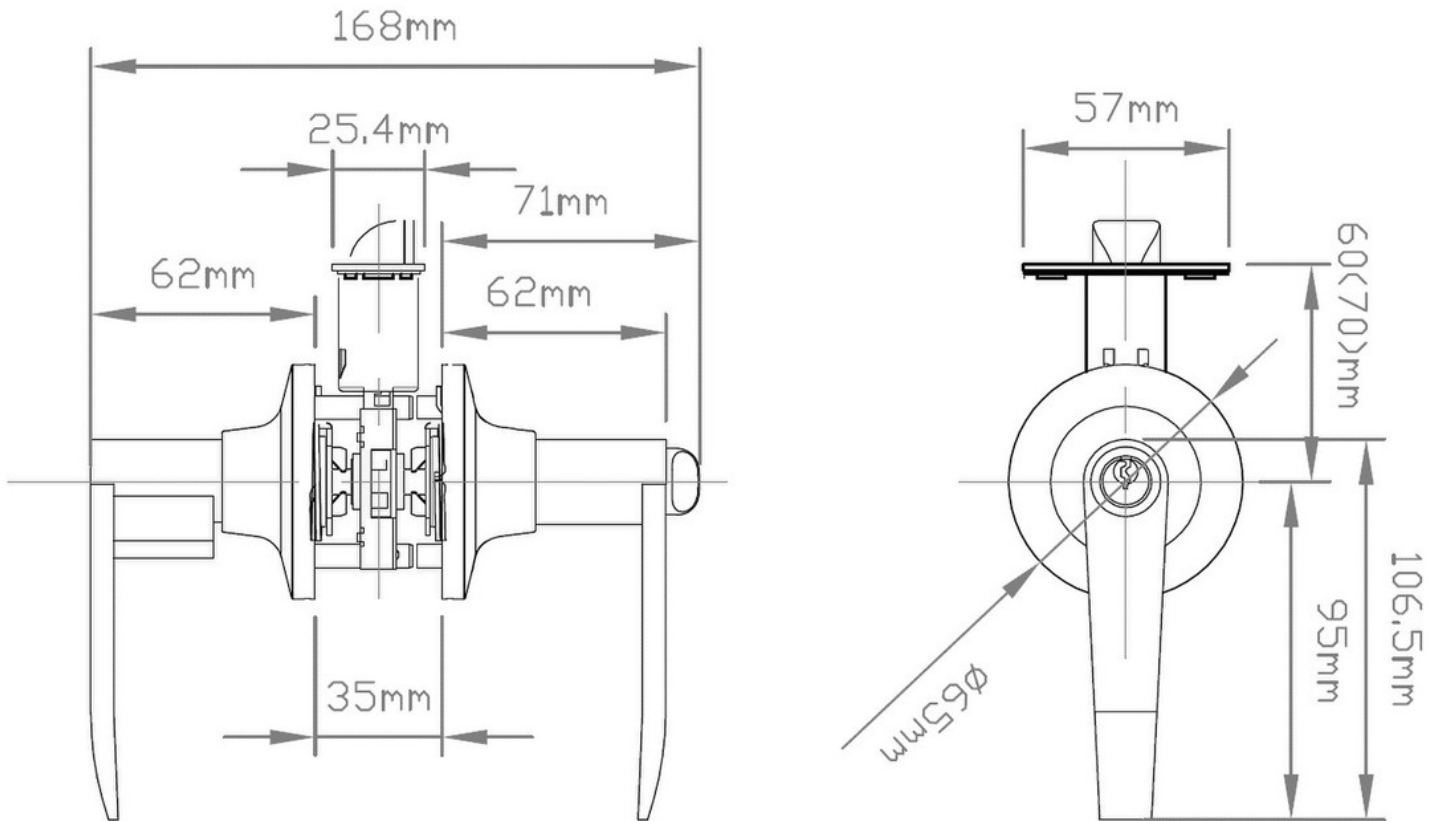

This passage lever is the ideal accent to add to any door where no locking is required.

Product Name: Passage Lever
Series Name: Thaxton
Item Number: V13-M8008PS-SN

Rose Diameter: 65mm
Backset Adjustment Latch: 60-70mm
Material: Stainless Steel and Iron
Finish: Satin Nickel
Certification: ANSI/BHMA A156.2-2011 Grade 3