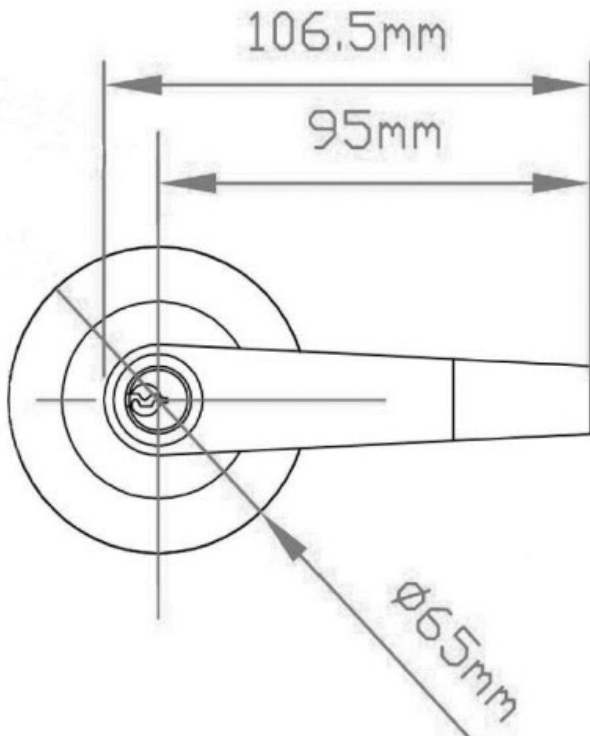

This dummy lever is ideal for surface mount use on interior doors that only require a pull to open.

Product Name: Dummy Lever
Series Name: Thaxton
Item Number: V13-M8008DL-SN

Rose Diameter: 65mm
Material: Stainless Steel
Finish: Satin Nickel
Certification: ANSI/BHMA A156.2-2011 Grade 3