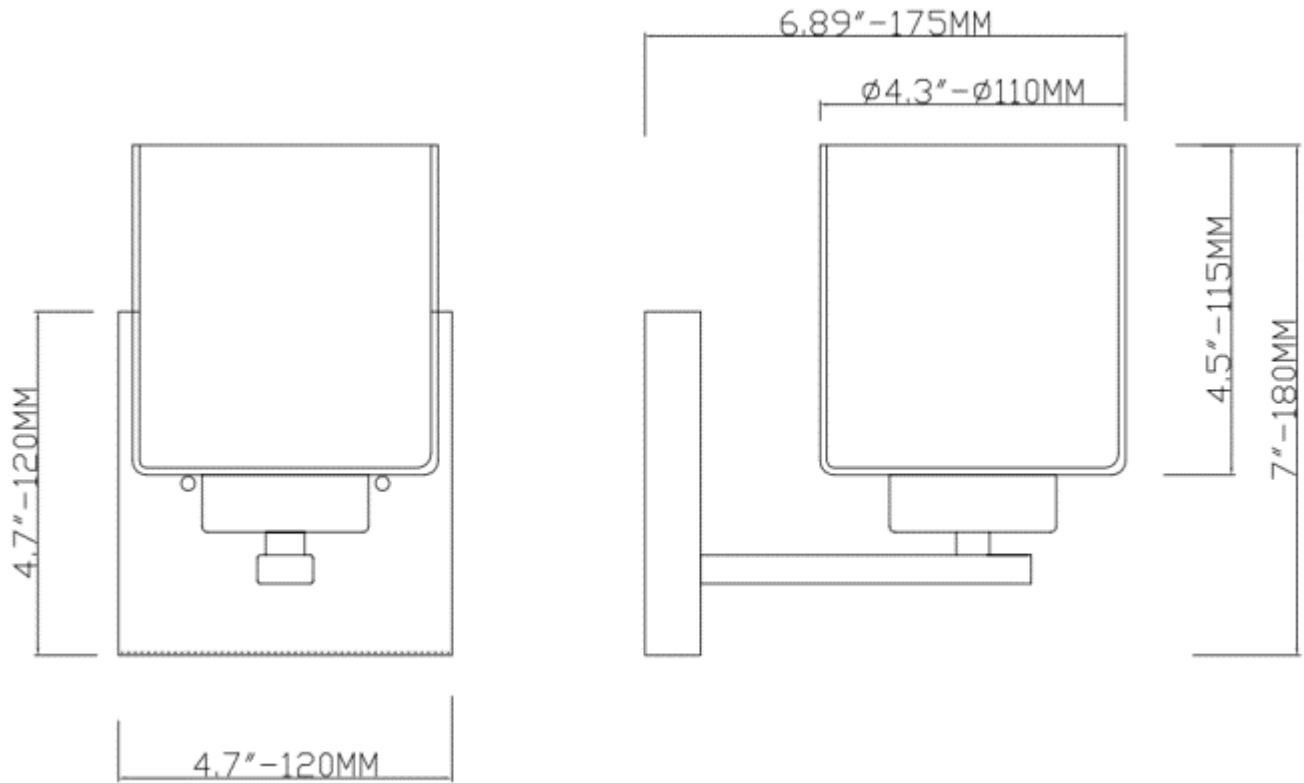

Want to bring a fresh feel to your living spaces? Our SoLa wall sconce is the perfect modern solution that combines the clean look of brushed glass with the elegant appeal of a brushed nickel backplate to create this inspiring fixture.

Product Name: Single Bulb Brushed Nickel Wall Sconce
Item Number: V1-GW7116N1SN
Series: SoLa

Product Length (in): 4.7
Product Height (in): 7
Product Depth (in): 6.89
Glass Diameter (in): 4.3
Finish: Brushed Frosted Glass, Satin Nickel
Number of Bulbs: 1xE26 (not included)