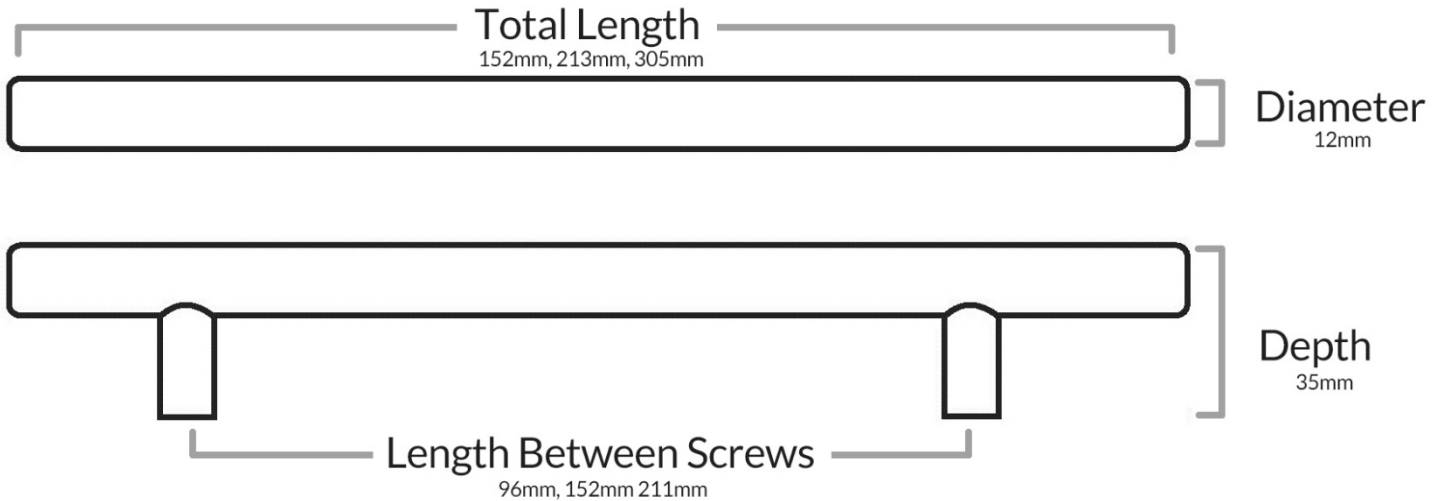

Upgrade your cabinets with Vima Décor's contemporary, European-style cabinet pulls. With rounded edges, a brushed satin nickel finish, and three sizes to choose from, these pulls will enhance even the most modern décor.

Product Name: Cabinet Pull
Series Name: Acadia
Item Number: V3-CP-R161

Finish: Brushed Satin Nickel
Size Options: 6in, 8.4in, 12in
Depth: 35mm (1.37 in)
Diameter: 12mm (0.47 in)
Material: Stainless Steel 201
Sold Per Piece
Pieces Per Box: 25
Includes 1" and 1.3" Installation Screws

6" Pull
Overall Length: 152mm (6 in)
Length Between Screws: 96mm (3.78 in)

8.4" Pull
Overall Length: 213mm (8.4 in)
Length Between Screws: 152mm (6 in)

12" Pull
Overall Length: 305mm (12 in)
Length Between Screws: 211mm (8.3 in)