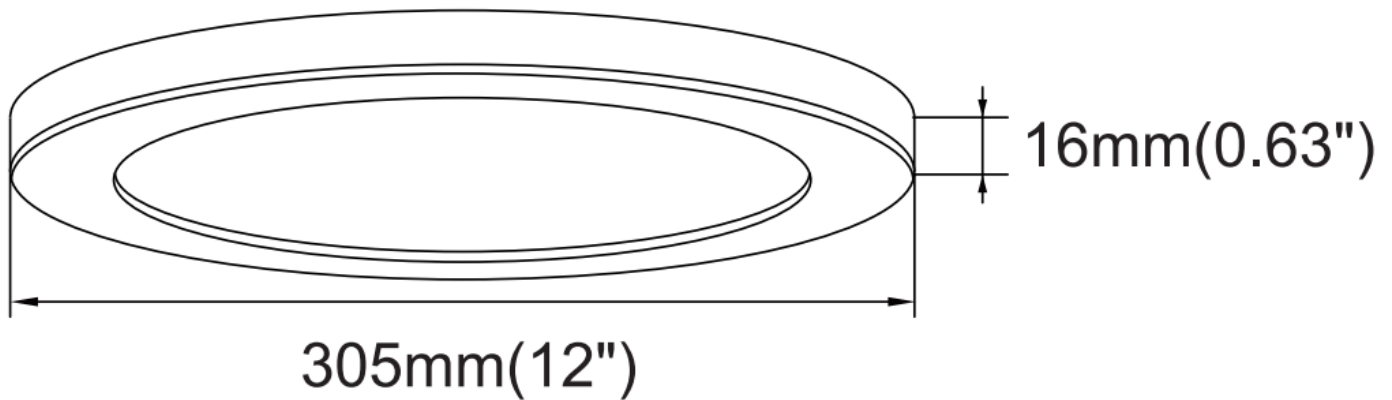

# V1-WOR-PL123-8030-02-W-BN Nico 12" Round LED Flush Mount - White/Brushed Nickel

Looking for a modern, upscale light fixture for your living space? Vima Decor's LED color temperature changing flush mount light is the perfect low-profile solution! The ultra-slim profile of this fixture combined with a classic white finish makes for an impressive addition to your space. This light fixture is simple to install, with an easy toggle switch between 3000k, 4000k and 5000k color temperature settings. The optional included trim ring allows you to choose between a sleek white or classic brushed nickel finish.

Product Name: 12" Round LED Flush Mount - White/Brushed Nickel  
Item Number: V1-WOR-PL123-8030-02-W-BN  
Series Name: Nico

Diameter (in): 12  
Height (in): 0.63  
Light Output: 25W LED  
Fixture Finish: White with Optional Brushed Nickel Trim Ring  
Shade Finish: Opaque Acrylic  
Features: Changing Color Temperatures (CCT) - 3 Choices  
Color Temperature Options: 3000K, 4000K, 5000K  
Rendering Index: 80+ , PF90+  
Power: 120V AC, 50/60 HZ  
Integrated LED Module  
Suitable for Damp Locations  
Certifications: ETL, Energy Star