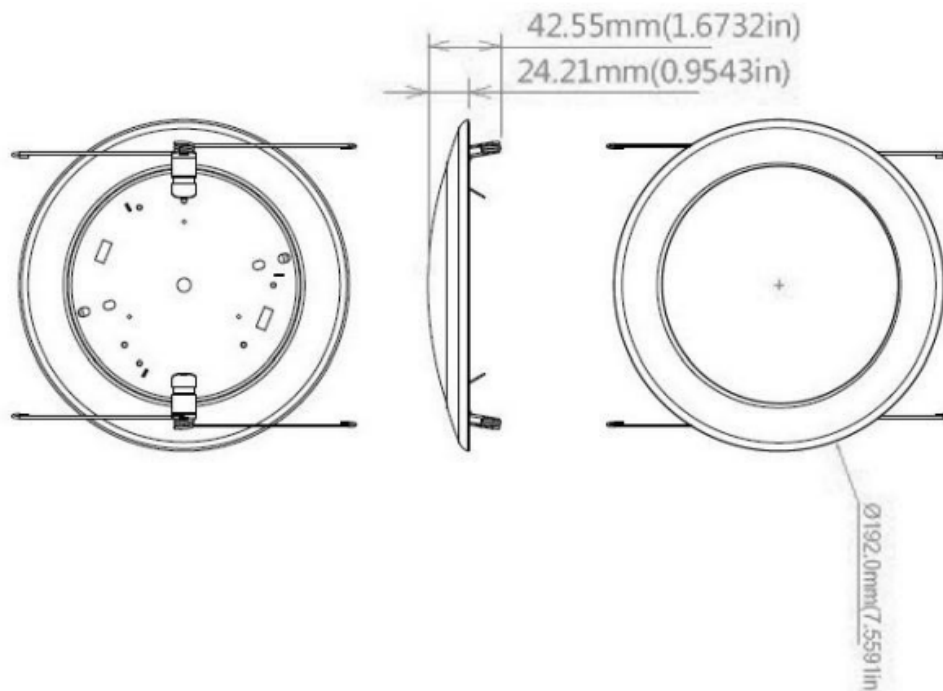

Our 7.5" LED Disc Lights are low profile with a simple, clean design to match all decor styles. These light fixtures make it easy to upgrade your existing lighting to energy efficient LED technology. They are easy to install into your 4-5' junction box, and also include a retrofit E26 base connector. With a 15W integrated LED light plate that's equivalent to a 60W incandescent bulb, and a 90+ color rating index, you'll be able to see bright, vibrant colors as they truly are. This light fixture is available in both warm white (3000K) and bright white (4000K) color temperatures and is compatible with triac dimming controls to effortlessly control the amount of light in the room. These disc lights are perfect for kitchens, hallways, living rooms, bedrooms, laundry rooms, and closets, and they're even suitable for use in damp locations, such as a bathroom.

Product Name: 7.5" LED Disc Light
Item Number: V1-BLDSKL7.5-15YYZZ

Diameter (in): 7.5
Wattage: 15W
Lumens: 21100lm
Voltage: 120V AC
Color Temperature: Available in 3000K and 4000K
Beam Angle: 110 Deg
Dimmable: Yes
Finish: White
Includes: Retrofit E26 Base Connector
Fits 4-5" J-Box and 4-6" Housings