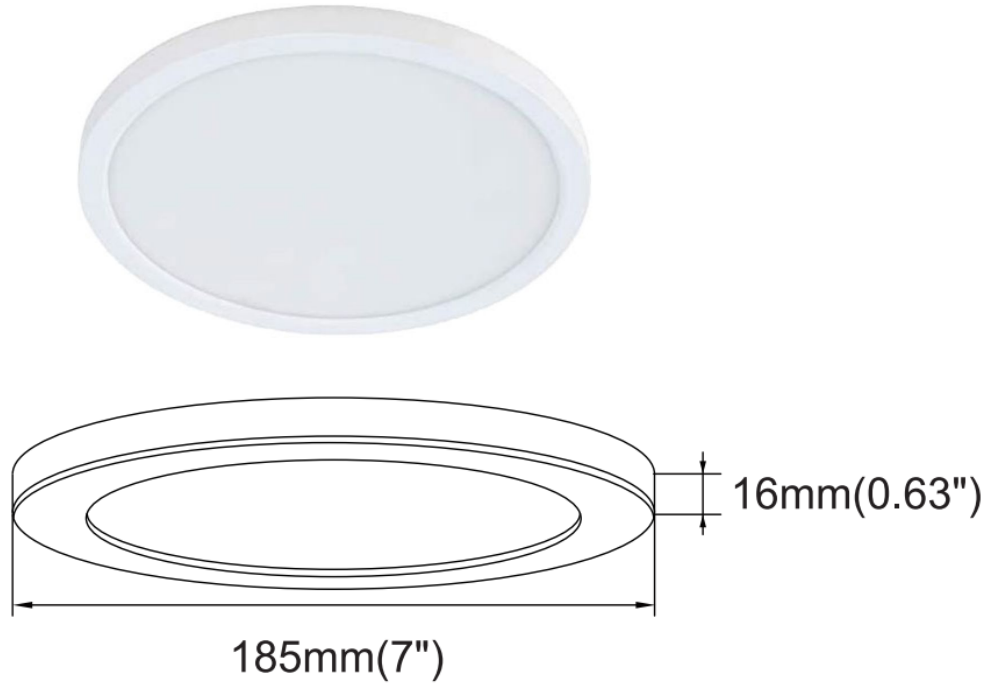

Looking for a modern, upscale light fixture for your living space? Vima Decor's LED color temperature changing flush mount light is the perfect low-profile solution! The ultra-slim profile of this fixture combined with a classic white finish makes for an impressive addition to your space. This light fixture is simple to install, with an easy toggle switch between 3000k, 4000k and 5000k color temperature settings.

Product Name: 7" Round LED Flush Mount  
Series Name: Nico  
Item Number: V1-WOR-PL07CCTPP-80I01

Diameter (in): 7  
Height (in): 0.63  
Light Output: 25W LED  
Shade Finish: Opaque Acrylic  
Features: Changing Color Temperatures (CCT) - 3 Choices  
Color Temperature Options: 3000K, 4000K, 5000K  
Rendering Index: 80+ , PF90+  
Power: 120V AC, 50/60 HZ  
Integrated LED Module  
Suitable for Damp Locations  
Certifications: ETL, Energy Star