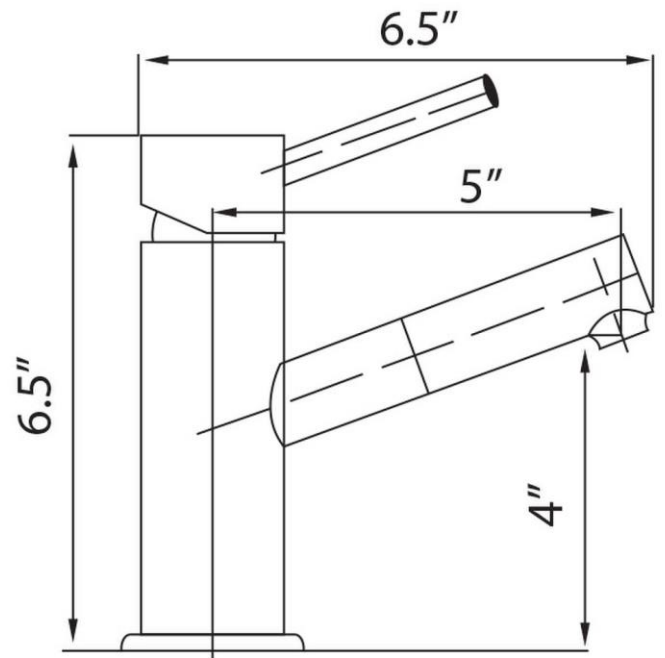

V2-216A-CP Rowin Polished Chrome Vanity Faucet

From large, open bathrooms to minimalistic powder rooms, Vima Décor's Rowin Single Handle Lavatory Faucet is the perfect choice! This faucet features a clean, modern, cylinder silhouette with a compact shape that flawlessly embodies 20th century aesthetics. This faucet stands 6.5" tall with a spout reach of 5" and the water-saving 1.2 GPM flow rate allows for environmental peace of mind.

Product Name: Polished Chrome Vanity Faucet
Series Name: Rowin
Item Number: V2-216A-CP

Total Faucet Height (in): 6.5
Spout Height (in): 4
Spout Reach (in): 5
Base Diameter (in): 1.75
Flow Rate: 1.2 GPM
Body Material: Solid Brass
Supply Hose Material: Stainless Steel
Supply Hose Length (in): 28
Holes Required: 1
Finish: Polished Chrome
Series: Rowin
Includes Drip Free Ceramic Cartridge
cUPC Certified Lead Free
ADA Complaint