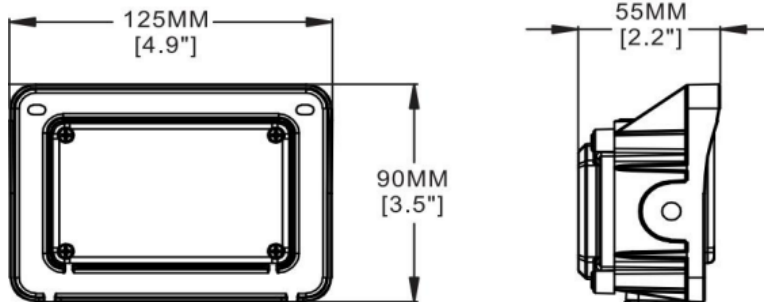

Product Name(s): 15W LED Flood Light / 26W LED Flood Light  
Item Number(s): V1-FL35-15W-XK / V1-FL35-26W-XK

Wattage(s): 15W / 26W  
Input Voltage: 120-277Vac, 50/60Hz  
Lumen Efficiency: 130LM/W  
Power Factor (PF): >0.95  
Power Efficiency: >85%  
Lumen Output(s)(+/-5%):  
15W – 1950LM  
26W – 3380LM  
CRI: >70  
CCT: 5000K  
Rating: IP65 IK07  
Lighting Source: Lumileds  
Mounting: Adjustable Yoke “U” Bracket  
Working Temperature: (-)25°C-(+)55 °C  
Finish: Dark Bronze  
Beam Angle: 100°  
Working Lifetime: 50000hrs  
Certification: DLC ETL CE ROHS

## Installation

“U” Bracket

Model	15W/26W	50W	80W/100W
L	131mm	190mm	222mm
W	20mm	20mm	20mm
H	80mm	105mm	120mm
D	9mm	9mm	9mm
A	15mm	20mm	20mm
B	80mm	100mm	140mm