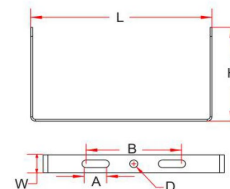

## Installation

“U” Bracket

Model	15W/26W	50W	80W/100W
L	131mm	190mm	222mm
W	20mm	20mm	20mm
H	80mm	105mm	120mm
D	9mm	9mm	9mm
A	15mm	20mm	20mm
B	80mm	100mm	140mm