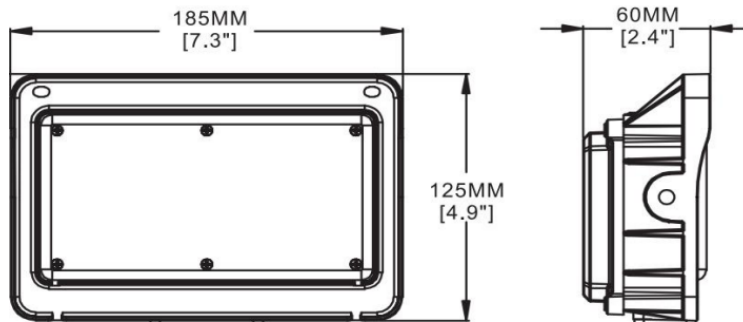

V1-FL35-50W-XK 50W LED Flood Light

Light your exteriors with this bright and versatile LED flood light. These fixtures are weather resistant and ideal for building or landscape lighting.

Product Name: 50W LED Flood Light
Item Number: V1-FL35-50W-XK

Wattage: 50W
Input Voltage: 120-277Vac, 50/60Hz
Lumen Efficiency: 130LM/W
Power Factor (PF): >0.95
Power Efficiency: >85%
Lumen Output(+/-5%): 6500LM
CRI: >70
CCT: 5000K
Rating: IP65 IK07
Lighting Source: Lumileds
Mounting: Adjustable Yoke "U" Bracket
Working Temperature: (-)25°C-(+)55 °C
Finish: Dark Bronze
Beam Angle: 100°
Working Lifetime: 50000hrs
Certification: DLC ETL CE ROHS

Installation

"U" Bracket

Model	15W/26W	50W	80W/100W
L	131mm	190mm	222mm
W	20mm	20mm	20mm
H	80mm	105mm	120mm
D	9mm	9mm	9mm
A	15mm	20mm	20mm
B	80mm	100mm	140mm