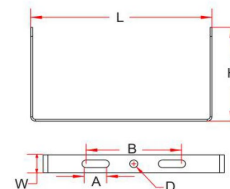

Installation

"U" Bracket

Model	15W/26W	50W	80W/100W
L	131mm	190mm	222mm
W	20mm	20mm	20mm
H	80mm	105mm	120mm
D	9mm	9mm	9mm
A	15mm	20mm	20mm
B	80mm	100mm	140mm