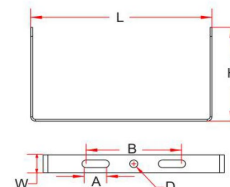

Installation

"U" Bracket

Model	15W/26W	50W	80W/100W
L	131mm	190mm	222mm
W	20mm	20mm	20mm
H	80mm	105mm	120mm
D	9mm	9mm	9mm
A	15mm	20mm	20mm
B	80mm	100mm	140mm