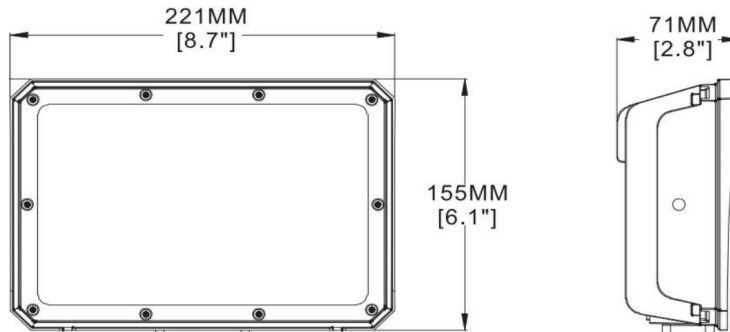

V1-FL35-80W-XK 80W LED Flood Light

Light your exteriors with this bright and versatile LED flood light. These fixtures are weather resistant and ideal for building or landscape lighting.

Product Name: 80W LED Flood Light
Item Number: V1-FL35-80W-XK

Wattage: 80W
Input Voltage: 120-277Vac, 50/60Hz
Lumen Efficiency: 130LM/W
Power Factor (PF): >0.95
Power Efficiency: >85%
Lumen Output(+/-5%): 10400LM
CRI: >70
CCT: 5000K
Rating: IP65 IK07
Lighting Source: Lumileds
Mounting: Adjustable Yoke "U" Bracket
Working Temperature: (-)25°C-(+)55 °C
Finish: Dark Bronze
Beam Angle: 100°
Working Lifetime: 50000hrs
Certification: DLC ETL CE ROHS